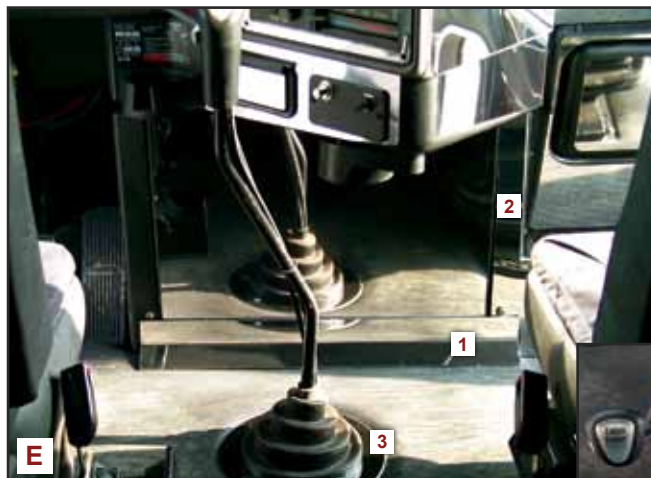

PASSENGER DASH TRIMS

Fits Classic / FLD. (Each)

A. 1 - Above Glove Box Trim

22923 N22923

2 - Passenger Side Ashtray Trim

22902 N22902

3 - Glove Box Trim

22911 N22911

4 - Lower Glove Box Trim

22922 N22922

5 - Passenger Side Kick Panel Trim

22916 N22916

6 - Passenger Side Kick Panel Surround Trim

22927 N22927

B. 1 - Right Side End Dash Trim

22909 N22909

2 - Side of Heater Trim

22910 N22910

3 - Passenger Side Upper Left Kick Panel Trim

22945 N22945

4 - Passenger Side Lower Left Kick Panel

22946 N22946

C. END DASH TRIM

Fits Classic / FLD. (Each)

1 - Driver Side Upper End Dash Trim

22932 N22932

2 - Driver Side Lower End Dash Trim

22933 N22933

LOWER FUSE DOOR TRIM

Fits Classic / FLD. (Each)

D. 1 - Left Side of Fuse Panel

With vent hole and side lip.

22947 N22947

2 - Driver Side Kick Panel Trim

With screw hole.

22943 N22943

3 - Center Console Fuse Door Trim

22908 N22908

E. 1 - Lower Fuse Door Trim

22948 N22948

2 - Right of Fuse Door Trim

22944 N22944

3 - Shifter Boot Trim

22941 N22941