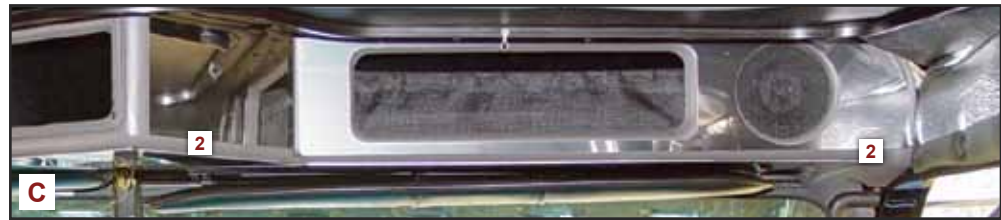

22927 N22927

24 - Shifter Boot Trim

22941 N22941

A

B

C

HEADLINER AREA

Fits Classic / FLD.