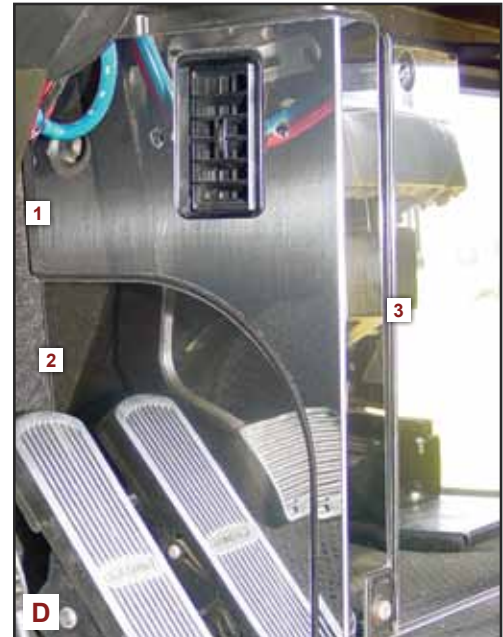

PASSENGER DASH TRIMS

Fits Classic / FLD. (Each)

A. 1 - Above Glove Box Trim

22923 N22923

2 - Passenger Side Ashtray Trim

22902 N22902

3 - Glove Box Trim

22911 N22911

4 - Lower Glove Box Trim

22922 N22922

5 - Passenger Side Kick Panel Trim

22916 N22916

6 - Passenger Side Kick Panel Surround Trim

22927 N22927

B. 1 - Right Side End Dash Trim

22909 N22909

2 - Side of Heater Trim

22910 N22910

3 - Passenger Side Upper Left Kick Panel Trim

22945 N22945

4 - Passenger Side Lower Left Kick Panel

22946 N22946

C. END DASH TRIM

Fits Classic / FLD. (Each)

1 - Driver Side Upper End Dash Trim

22932 N22932

2 - Driver Side Lower End Dash Trim

22933 N22933

LOWER FUSE DOOR TRIM

Fits Classic / FLD. (Each)

D. 1 - Left Side of Fuse Panel

With vent hole and side lip.

22947 N22947

2 - Driver Side Kick Panel Trim

With screw hole.

22943 N22943

3 - Center Console Fuse Door Trim

22908 N22908

E. 1 - Lower Fuse Door Trim

22948 N22948

2 - Right of Fuse Door Trim

22944 N22944

3 - Shifter Boot Trim

22941 N22941