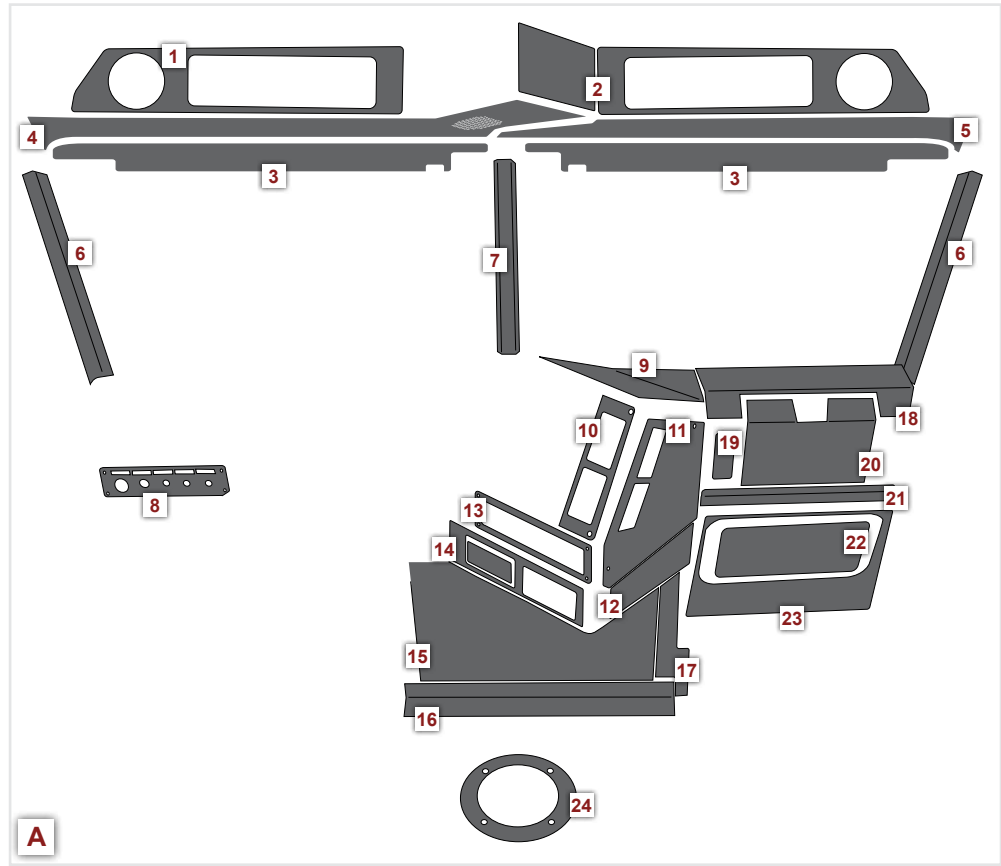

FREIGHTLINER INTERIOR TRIMS

Fits Classic / FLD. (Each)

A. 1 - Driver Side Headliner Speaker Trim

22903 N22903

2 - Passenger Side Headliner Speaker Trim (2-piece kit)

22904 N22904

3 - Above Visor Trim (Sold as pair)

22936 N22936

4 - Driver Side Lower Headliner Trim With speaker holes.

22934 N22934

5 - Passenger Side Lower Headliner Trim

22935 N22935

6 - Left and Right Pillar Trim (2-piece kit)

22919-11 N22919-11

7 - Windshield Divider

22913 N22913

8 - Ignition Switch Trim

22921 N22921

9 - Top of Dash Trim

22930 N22930

10 - Center Dash Vent Trim

22942 N22942

11 - Passenger Side Center Dash Vent Trim

22914 N22914

12 - Passenger Side Center Dash Lower Trim

22915 N22915

13 - AC / Heater Control Panel Trim

22925 N22925

14 - Console Ashtray Trim (Sold as a kit)

22918 N22918

15 - Fuse Door Trim

22908 N22908

16 - Lower Fuse Door Trim

22948 N22948

17 - Right of Fuse Door Trim

22944 N22944

18 - Above Glove Box Trim

22923 N22923

19 - Passenger Side Ashtray Trim

22902 N22902

20 - Glove Box Trim

22911 N22911

21 - Lower Glove Box Trim

22922 N22922

22 - Passenger Side Kick Panel Trim

22916 N22916

23 - Kick Panel Surround Trim

22927 N22927

24 - Shifter Boot Trim

22941 N22941

A