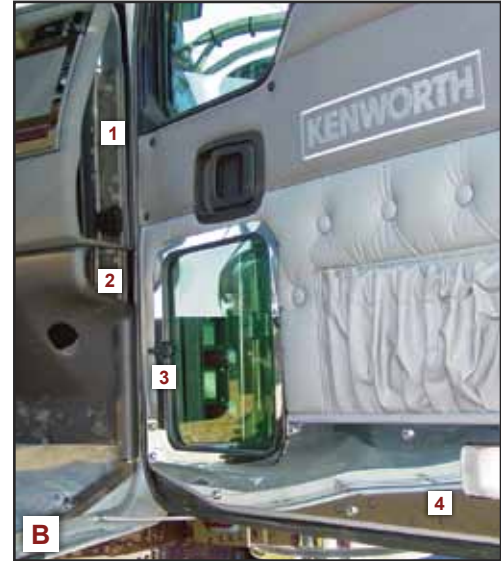

DRIVER SIDE TRIMS [2002-2004] (Each)

1. **A.**

1 - Driver Side Upper End Dash Trim	42957	N42957
2 - Ignition Panel with 4 Switch Holes (Kit)	42960	N42960
3 - Driver Side Lower End Dash Trim	42958	N42958
4 - Steering Column Cover	42961	N42961

PASSENGER SIDE TRIMS [2002-2004] (Each)

1. **B.**

1 - Passenger Side Upper End Dash Trim	42953	N42953
2 - Passenger Side Lower End Dash Trim	42954	N42954
3 - Interior View Window Trim for Daylite Door	42932	N42932
4 - Interior Lower Door Panels for Daylite Door (Pair)	42933	N42933

INTERIOR TRIMS [2002-2004] (Each)

1. **C.**

1 - Center Dash Switch Plate with 4-switch Holes	42964	N42964
2 - Above Glove Box Vent Surround	42952	N42952
3 - Ignition Panel with 3-switch holes	42959	N42959
4 - Wiper Washer Control Trim with Hole for Switch	42955	N42955
5 - AC / Heater Control Cover	42949	N42949
6 - Air Valve Trim	42965	N42965
7 - Glove Box Outer Edge Trim	42951	N42951
8 - Glove Box Latch Trims (2-piece kit)	42950	N42950

3. Glove Box Outer Edge Trim And Latch Trims, (3-piece kit) Kit includes parts 42950 and 42951.
   42951-02 N42951-02
4. Wiper Washer Control Trim, Without Switch (Kit)
   42956 N42956

CENTER CONSOLE WITHOUT CUTOUT FOR POWER MIRROR CONTROLS [2004 & Earlier] (Each)

1. **D.** Center Console Map Light Trim With Driver And Passenger Side Switches.

42938	N42938	
Center Console Map Light Trim With Driver Side Switch only. (Shown)	42939	N42939

Center Console Map Light Trim With Passenger Side, Switch only.	42940	N42940

Center Console Map Light Trim Without Switches.	42941	N42941

CENTER CONSOLE CUT-OUT FOR POWER MIRROR CONTROLS [2004 & Earlier] (Each)

1. **E.** Center Console Map Light Trim With Driver And Passenger Side Switches

42942	N42942	
Center Console Map Light Trim With Driver Side Switch only. (Shown)	42943	N42943

Center Console Map Light Trim With Passenger Side Switch only.	42944	N42944

Center Console Map Light Trim Without Switches.	42945	N42945