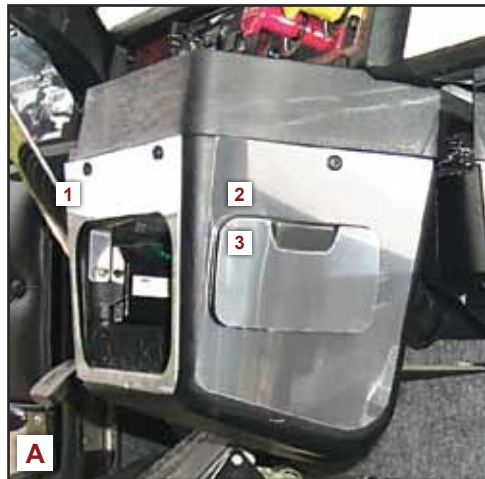

KENWORTH INTERIOR TRIMS (Each)

- **A.** 1 - Cubby Hole Trim [2001 & Earlier]
  42926   N42926

- 2 - Passenger Side Ash Tray Surround Trim [2001 & Earlier]
  42928-01   N42928-01

- 3 - Contoured Ash Tray Trim [2004 & Earlier]
  42901   N42901

- Passenger Side Ash Tray Cover and Surround Trim Kit includes parts 2 & 3 From Above. [2001 & Earlier] (2-piece kit)
  42928   N42928

- **B.** 1 - Passenger Side Studio Sleeper Control Panel
  42947   N42947

- 2 - Contoured Ash Tray Trim
  42901   N42901

- **C.** Driver Side Studio Sleeper Control Panel
  42946   N42946