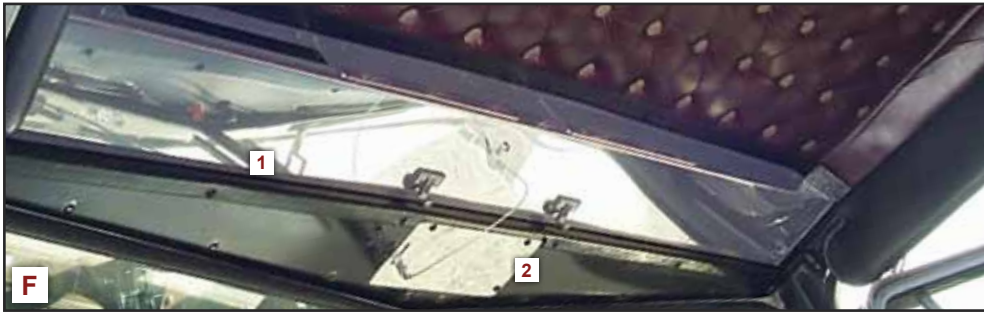

HEADLINER TRIMS [1995-2004] (Each)

- **F.** 1 - Flat Top Headliner with Storage Pocket Covers (Kit)
  42962   N42962
- 2 - Flat Top Horn Pull Area Cover
  42963   N42963
- **G.** Lower Headliner Accent Trim W900L, W900B, T800 And T600 AeroCabs With Curved Windshields
  42937   N42937

COVERS [2001 & Earlier] (Each)

- **H.** Ignition Switch Panel Trim With 4 Holes
  42911   N42911
- **I.** Cup Holder Tray Trim
  42925   N42925
- **J.** Ignition Switch Panel Trim With 3 Holes
  42921   N42921
- **K.** Heather Control Cover, Without Lettering
  42920   N42920

GLOVE BOX [2001 & Earlier] (Each)

- **L.** 1 - Glove Box Surround Trim
  42923   N42923
- 2 - Glove Box Border Trim
  42924   N42924
- **M.** 1 - Glove Box Cover with Cut-out For 'Kenworth' Logo
  42909   N42909
- 2 - Right Side of Glove Box Trim
  42922   N42922
- **N.** Glove Box Cover, No Cut-out
  42913   N42913
- **O.** Upper Glove Box Trim
  42910   N42910
- **P.** Lower Heater Trim
  42908   N42908
- **Q.** Lower Heater Cover
  42929   N42929