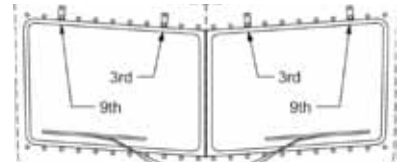

[1999-2001] UltraCab Factory Bracket Locations

DOOR MOUNTED MIRRORS [1999-2001]
Fits 357, 377, 378, 379, and 385.

- 11" Factory-Style Extended Visor
  35000   **N35000**

- 14.5" Drop Visor
  35001   **N35001**

- Monster Drop Bow-Tie Visor
  35002   **N35002**

- 11" Drop Visor
  35003   **N35003**

- Regular Drop Bow-Tie Visor
  35004   **N35004**