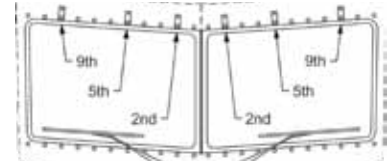

ULTRACAB VISORS
Add an "L" to your part number to order a louvered visor. (Kit)

[2002 & Newer] UltraCab Factory Bracket Locations

CAB MOUNTED MIRRORS [2005 & Newer]
Fits 335, 357, 377, 378, 379, 385, 388, and 389.

- **F.** 14.5" Drop Visor
  35018   **N35018**

- **G.** Monster Drop Bow-Tie Visor
  35019   **N35019**

- **H.** 11" Drop Visor
  35020   **N35020**

- **I.** Regular Drop Bow-Tie Visor
  35021   **N35021**

DOOR MOUNTED MIRRORS [2002-2005]
Fits 357, 378, 379, and 385.

- **J.** 11" Factory-Style Extended Visor
  35012   **N35012**

- 14.5" Drop Visor
  35013   **N35013**

- Monster Drop Bow-Tie Visor
  35014   **N35014**

- 11" Drop Visor
  35015   **N35015**

- Regular Drop Bow-Tie Visor
  35016   **N35016**