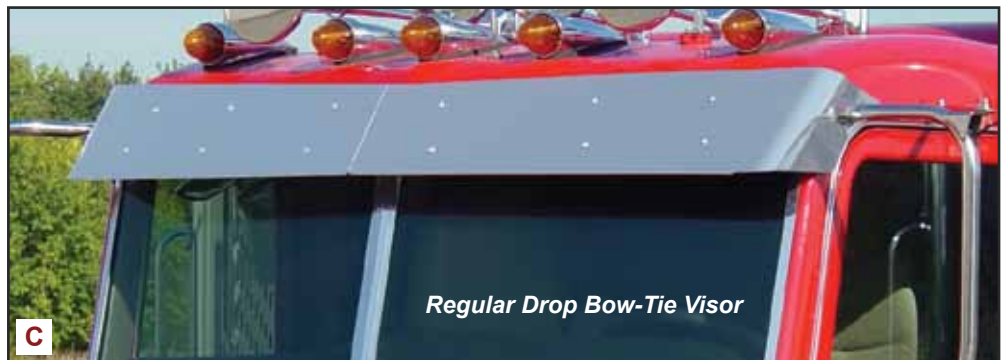

13.5" Drop Visor

35051 **N35051**

E. Monster Drop Bow-Tie Visor

35052 **N35052**

11" Drop Visor

35053 **N35053**

Regular Drop Bow-Tie Visor

35054 **N35054**