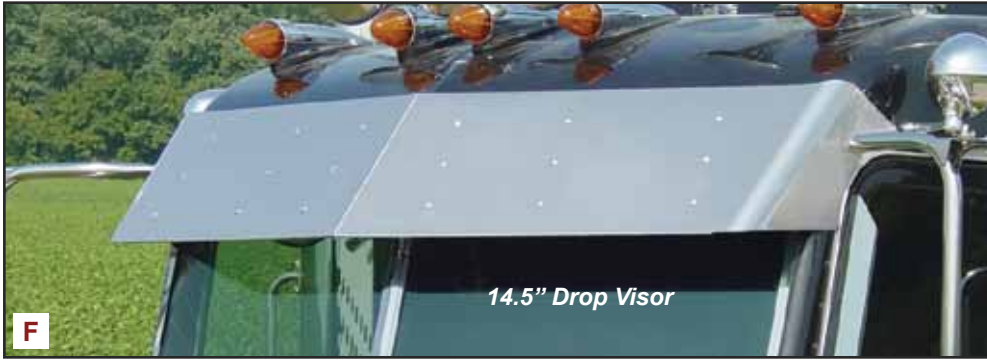

13.5" Drop Visor

35051 **N35051**

E. Monster Drop Bow-Tie Visor

35052 **N35052**

11" Drop Visor

35053 **N35053**

Regular Drop Bow-Tie Visor

35054 **N35054**