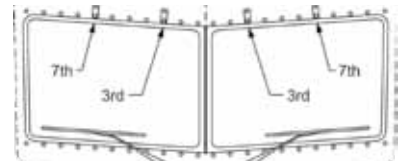

[1998 & Earlier] UltraCab Factory Bracket Locations

DOOR MOUNTED MIRRORS [1998 & Earlier]
Fits 357, 377, 378, 379, and 385.

- 11" Factory-Style Extended Visor
  35006   **N35006**

- 14.5" Drop Visor
  35007   **N35007**

- Monster Drop Bow-Tie Visor
  35008   **N35008**

- 11" Drop Visor
  35009   **N35009**

- Regular Drop Bow-Tie Visor
  35010   **N35010**

N *The part numbers beginning with 'N' in the right-sided column designate 304 stainless material. 304 stainless has enhanced corrosion resistance.