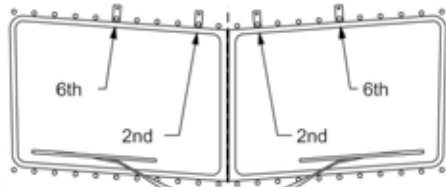

FLAT TOP VISORS

Fits 325, 330, 335, 337, 340, 347, 348, 357, 365, 367, 375, 377, 378, 379, 382, 384, 385, 388 and 389. Add an "L" to your part number to order a louvered visor. (Kit)

[1988 & Newer] Flat Top Factory Bracket Locations