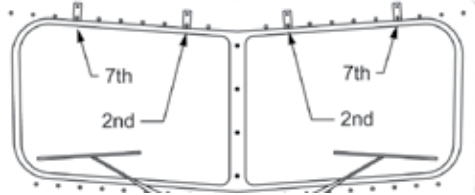

359 STANDARD MOUNT VISOR

Also fits 340, 348, 349, 358 and 359. (Kit)

[1973 & Newer] 359 Factory Bracket Locations

13" Drop Visor

35041 N35041

Monster Drop Bow-Tie Visor

35043 N35043

11" Drop Visor

35040 N35040

Old School Bow-Tie Visor

35042 N35042