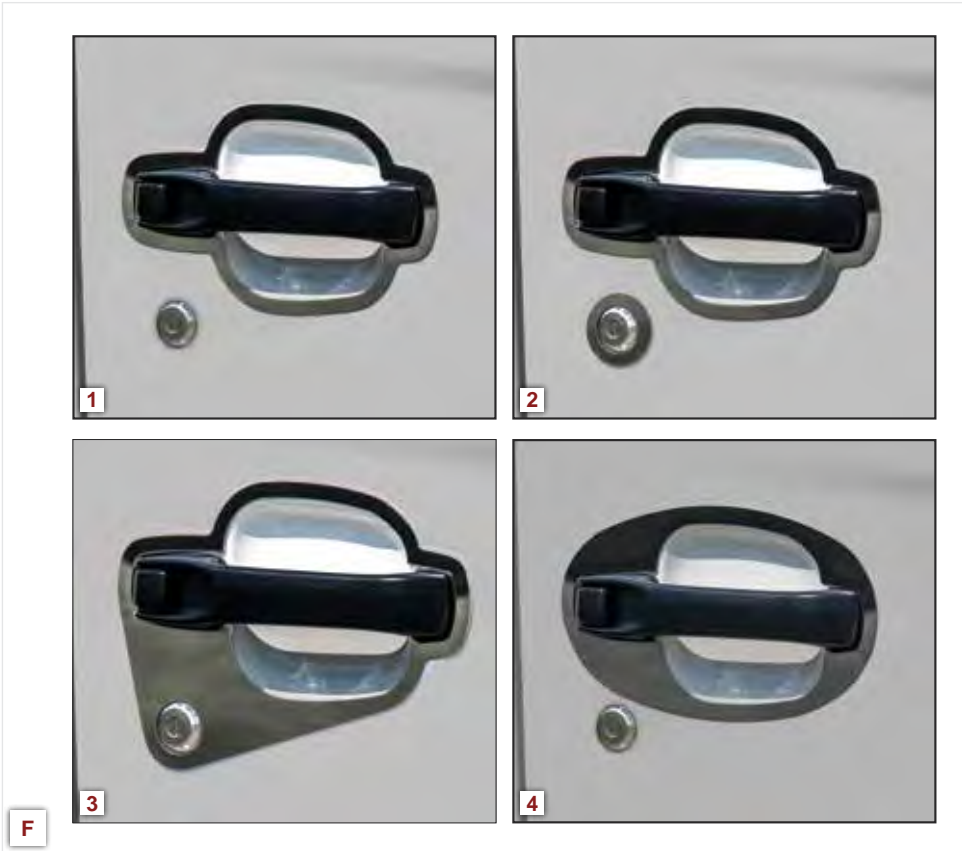

HINO 338 - DOOR HANDLE TRIMS

1. **F.** 1 - Handle Surround (Pair)
   990000 N990000
2. 2 - Handle Surround plus Lock Surround (4 Piece Kit)
   990001 N990001
3. 3 - Handle / Lock Surround (Pair)
   990002 N990002
4. 4 - Oval Handle Surround (Pair)
   990003 N990003

HINO MODEL 338 - PUNCHED CENTER BUMPER FILLER PLATE

Replace XX in the part number with a style from the punch options table below.

Punched Center Bumper Filler Plate (Kit)
990022-XX N990022-XX

PUNCH OPTIONS

View punch styles inside back cover.

- -23 Small 1/4" Circles (Shown)
- -24 Large 7/16" Circles
- -28 Hexagons
- -30 Horizontal Rectangles
- -31 Vertical Rectangles
- -32 5/16" In-Line Squares
- -33 5/16" Offset Squares
- -36 Horizontal Ovals
- -37 Vertical Ovals
- -38 Horizontal 3/16" Oblong
- -39 Vertical 3/16" Oblong
- -40 Horizontal 5/16" Oblong
- -41 Vertical 5/16" Oblong
- -46 Stars
- -47 Snake Skin