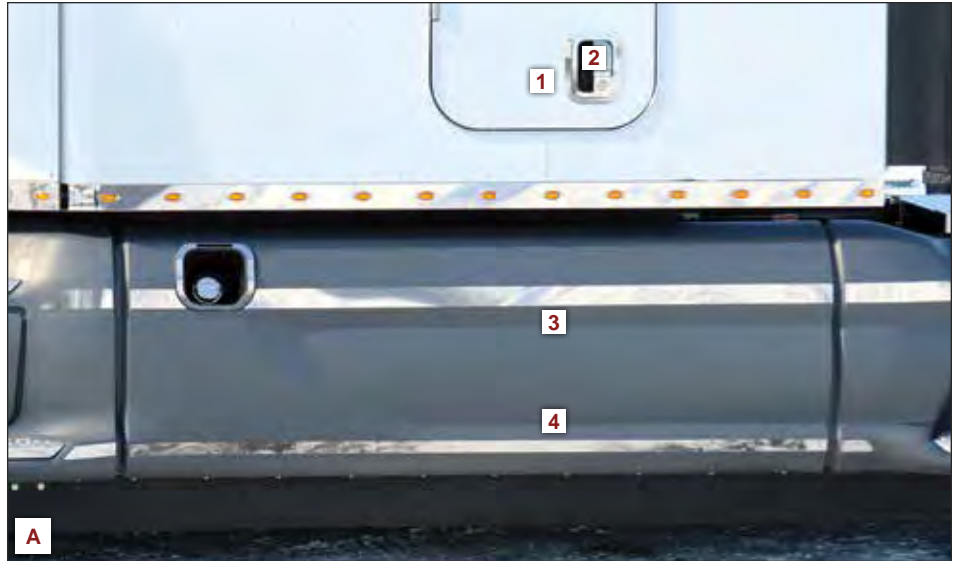

SLEEPER DOOR LATCH TRIMS [2006 & Newer]
(Pair)

A.

1 - Door Latch Surrounds		
30581	N30581	
2 - Door Latch Covers		
30580	N30580	

See pages 127 - 129 for sleeper panels.

FAIRING TRIMS

Call RoadWorks Customer Service at 1-800-448-8741 for information about Fairing Trims for 579.

3 - Upper Fairing Trim (Pair)		
4 - Lower Fairing Trim (Pair)		

SLEEPER VENT TRIM SURROUND (Each)

B.

1 - Dimpled Vent Surround		
30118	N30118	
Dimpled Vent Surround With Flames		
30153	N30153	

579 CUSTOM DECK PLATES (Each)