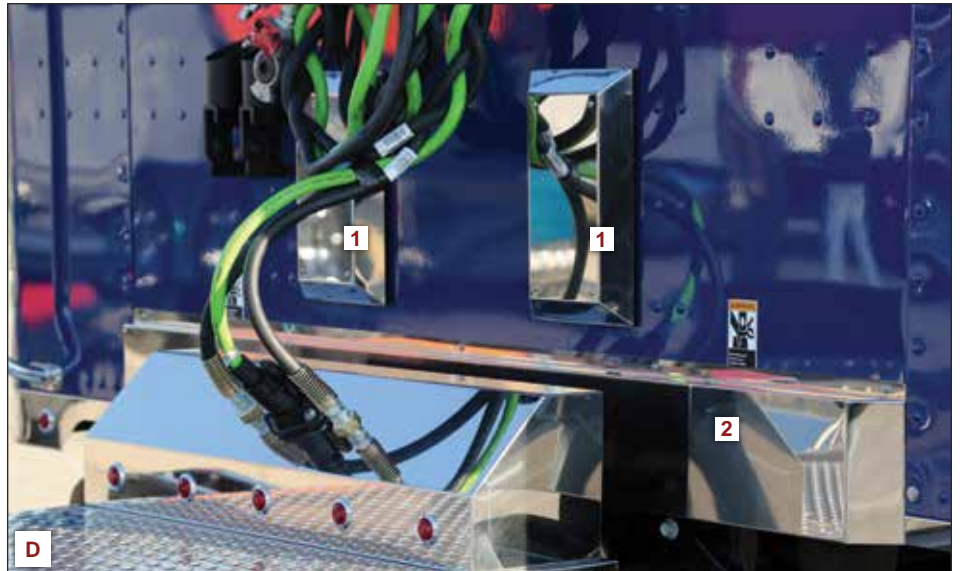

BACK OF SLEEPER ACCESSORIES

D.

1 - Back of Sleeper Vent Covers (Pair)		
39055	N39055	

SLEEPER SHOCK COVERS (Pair)

2 - Blank (0)	39080	N39080
Supernova (5)	39081	N39081
Crew (5)	39083	N39083
2" Round Flat (8)	39084B	N39084B
2" Round Beehive (8)	39085B	N39085B
Challenger (8)	39089B	N39089B
Bulls-Eye (8)	39090B	N39090B
Fusion (8)	39091BC	N39091BC
M1 (5)	39081M1	N39081M1
M3 (8)	39084M3	N39084M3
M5 (8)	39089M5	N39089M5
Mini (8)	39089MN	N39089MN
3/4" Button (8)	39090GB	N39090GB