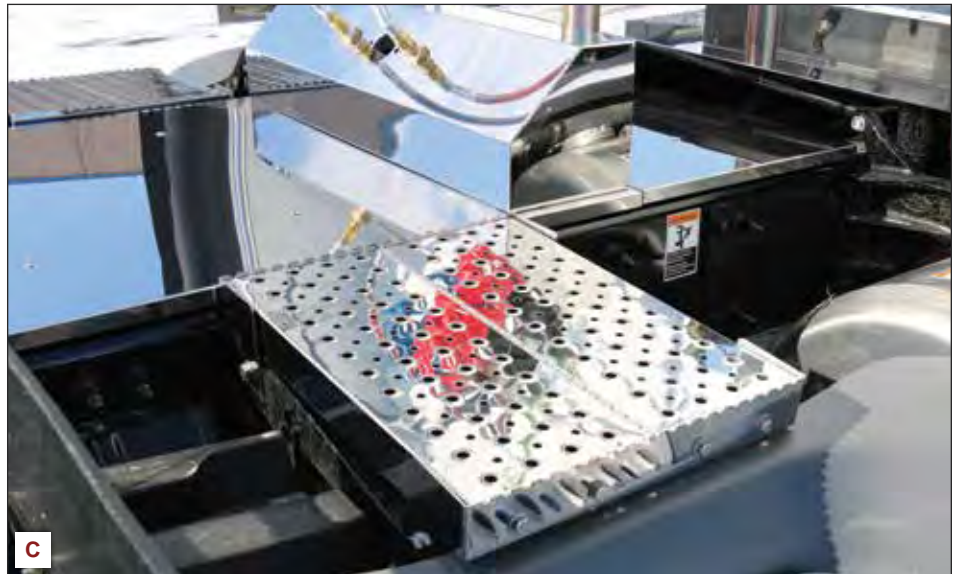

SLEEPER DOOR LATCH TRIMS [2006 & Newer]
(Pair)

A.

1 - Door Latch Surrounds		
30581	N30581	
2 - Door Latch Covers		
30580	N30580	

See pages 127 - 129 for sleeper panels.

FAIRING TRIMS

Call RoadWorks Customer Service at 1-800-448-8741 for information about Fairing Trims for 579.

3 - Upper Fairing Trim (Pair)		
4 - Lower Fairing Trim (Pair)		

SLEEPER VENT TRIM SURROUND (Each)

B.

1 - Dimpled Vent Surround		
30118	N30118	
Dimpled Vent Surround With Flames		
30153	N30153	

579 CUSTOM DECK PLATES (Each)