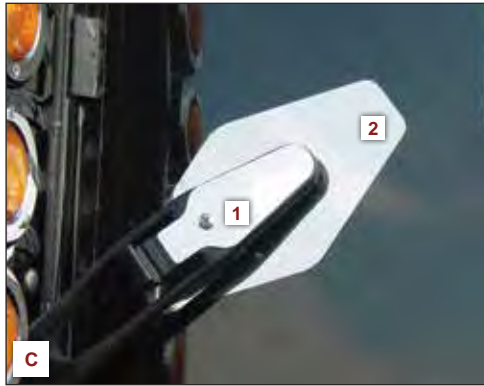

### TOW PIN COVERS FITS CLASSIC XL. [2004 & NEWER] (EACH)

2-Plate Tow Pin Cover

**F. 20162 N20162**

3-Plate Tow Pin Cover

**20163 N20163**

### TOW PIN COVERS

Fits Classic XL. [2003 & Earlier] (Each)

1-Plate Tow Pin Cover

**20171 N20171**

2-Plate Tow Pin Cover

**20172 N20172**

3-Plate Tow Pin Cover

**20173 N20173**

### SIDE SIGNAL TRIMS

Fits factory installed rectangular side signal lights. May not fit after market side signals. (Pair)

Front / Rear Facing Visors

**G. 10823 N10823**