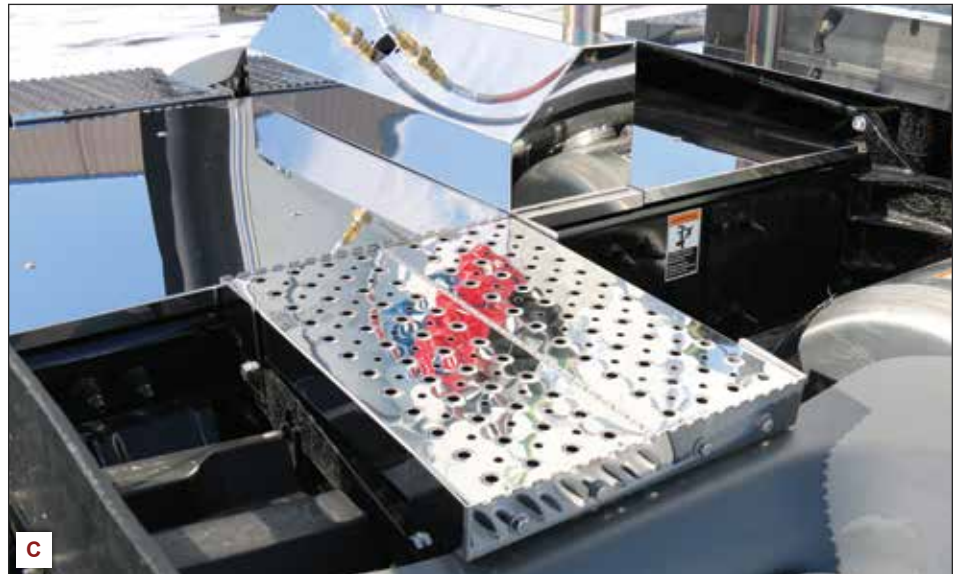

SLEEPER DOOR LATCH TRIMS [2006 & Newer]
(Pair)

A. 1 - Door Latch Surrounds		
30581	N30581	
2 - Door Latch Covers		
30580	N30580	

See pages 134 - 135 for sleeper panels.

FAIRING TRIMS

Call RoadWorks Customer Service at 1-800-448-8741 for information about Fairing Trims for 579.

3 - Upper Fairing Trim (Pair)		
4 - Lower Fairing Trim (Pair)		

SLEEPER VENT TRIM SURROUND (Each)

B. 1 - Dimpled Vent Surround		
30118	N30118	
Dimpled Vent Surround With Flames		
30153	N30153	

579 CUSTOM DECK PLATES (Each)