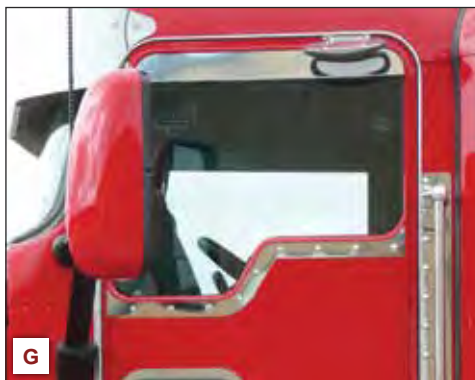

N *The part numbers beginning with 'N' in the right-sided column designate 304 stainless material. 304 stainless has enhanced corrosion resistance.