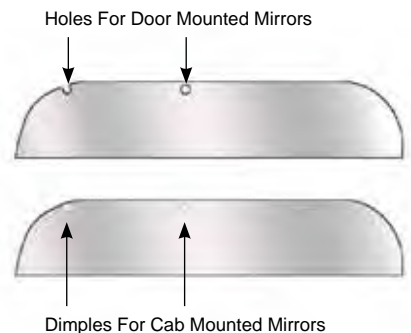

<b>20150</b>	<b>N20150</b>
--------------	---------------

- J. **1** - Battery Box Cover, blank

<b>20151</b>	<b>N20151</b>
--------------	---------------

Tool Box Cover, louvered

<b>20152</b>	<b>N20152</b>
--------------	---------------

Battery Box Cover, louvered

<b>20153</b>	<b>N20153</b>
--------------	---------------

See Page 24 for Cab and Cowl Panels.

See Page 31 for Classic/FLD Top of Door Chopped Look Trims.

**N** \*The part numbers beginning with 'N' in the right-sided column designate 304 stainless material. 304 stainless has enhanced corrosion resistance.