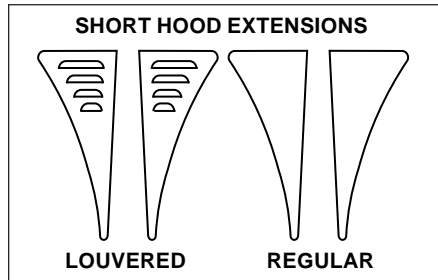

CLASSIC CAB, COWL & HOOD ACCESSORIES

COWL / HOOD EXTENSIONS (Pair)

A. 1 - Louvered Cowl Extensions

21419 N21419

2 - Louvered Hood Extensions
Fits Classic XL

20050L N20050L

B. 1 - Blank Hood Extensions

20050 N20050

SHORT HOOD EXTENSIONS (Pair)

Hood Extension Panel

20045 N20045

Louvered Hood Extension Panel

20045L N20045L

LIGHTED COWL EXTENSIONS (Pair)

Blank (0) 21400 N21400

Supernova (8) 21401 N21401

Crew (8) 21403 N21403

C. 1 - 2" Round Flat (8) 21404B N21404B

2" Round Beehive (8) 21405B N21405B

Challenger (8) 21409B N21409B

Bulls-Eye (8) 21410B N21410B

3/4" Button (8) 21410GB N21410GB

Fusion (8) 21411BC N21411BC

M1 (8) 21401M1 N21401M1

M3 (8) 21404M3 N21404M3

M5 (8) 21409M5 N21409M5

Mini (8) 21409MN N21409MN

CLASSIC CAB PANELS (Pair)

Blank (0) 26400 N26400

Supernova (8) 26401 N26401

Crew (8) 26403 N26403

2" Round Flat (10) 26404B N26404B

2" Round Beehive (10) 26405B N26405B

Challenger (10) 26409B N26409B

Bulls-Eye (10) 26410B N26410B

3/4" Button (10) 26410GB N26410GB

Fusion (10) 26411BC N26411BC

M1 (8) 26401M1 N26401M1

M3 (10) 26404M3 N26404M3

M5 (10) 26409M5 N26409M5

Mini (10) 26409MN N26409MN

CLASSIC CAB + COWL (Pair)

Blank (0) 26400-02 N26400-02

Supernova (16) 26401-02 N26401-02

Crew (16) 26403-02 N26403-02

D. 2" Round Flat (18) 26404B-02 N26404B-02

2" Round Beehive (18) 26405B-02 N26405B-02

Challenger (18) 26409B-02 N26409B-02

Bulls-Eye (18) 26410B-02 N26410B-02

3/4" Button (18) 26410GB-02 N26410GB-02

Fusion (18) 26411B-02C N26411B-02C

M1 (16) 26401M1-02 N26401M1-02

M3 (18) 26404M3-02 N26404M3-02

M5 (18) 26409M5-02 N26409M5-02

Mini (18) 26409MN-02 N26409MN-02