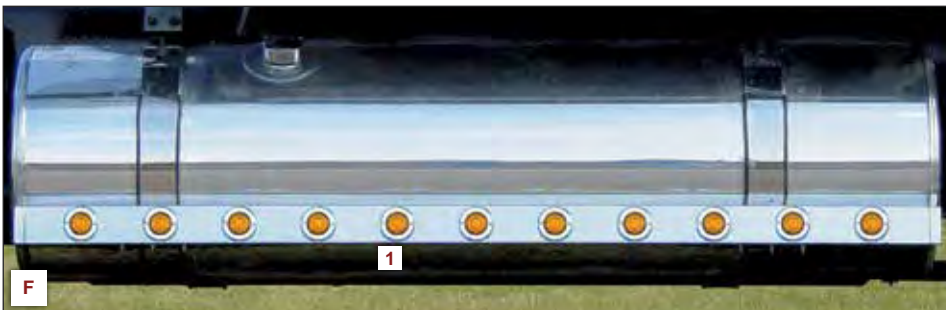

58.5" FUEL TANK

Blank (0)	24040	N24040
Supernova (12)	24041	N24041
Crew (12)	24043	N24043
2" Round Flat (16)	24044B	N24044B
2" Round Beehive (16)	24045B	N24045B
Challenger (16)	24049B	N24049B
Bulls-Eye (16)	24050B	N24050B
3/4" Button (16)	24050GB	N24050GB
Fusion (16)	24051BC	N24051BC
M1 (12)	24041M1	N24041M1
M3 (16)	24044M3	N24044M3
M5 (16)	24049M5	N24049M5
Mini (16)	24049MN	N24049MN

To keep your equipment looking great use RoadWorks Detail Products, seen on pages 292 - 295.

N *The part numbers beginning with 'N' in the right-sided column designate 304 stainless material. 304 stainless has enhanced corrosion resistance.