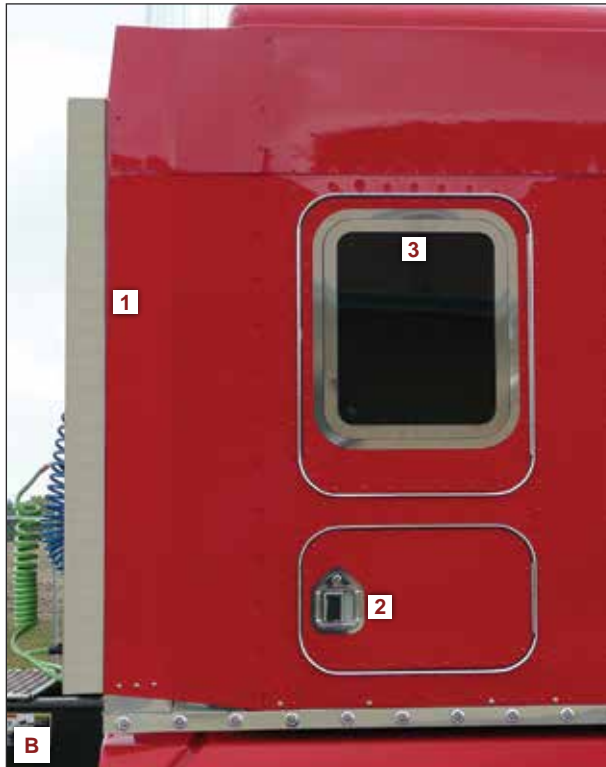

Blank (0)	47740	N47740
Bulls-Eye (28)	47744	N47744
3/4" Button (28)	47744GB	N47744GB
M5 (28)	47749M5	N47749M5
Mini (28)	47749MN	N47749MN

86" SLEEPER / NO EXTENSION / 1.5" FACE

Blank (0)	47750	N47750
Bulls-Eye (24)	47754	N47754
3/4" Button (24)	47754GB	N47754GB
M5 (22)	47759M5	N47759M5
Mini (22)	47759MN	N47759MN

38" SLEEPER + EXTENSION / 1.5" FACE

Blank (0)	47680	N47680
Bulls-Eye (12)	47684	N47684
3/4" Button (12)	47684GB	N47684GB
M5 (12)	47689M5	N47689M5
Mini (12)	47689MN	N47689MN

38" SLEEPER / NO EXTENSION / 1.5" FACE

Blank (0)	47690	N47690
Bulls-Eye (8)	47694	N47694
3/4" Button (8)	47694GB	N47694GB
M5 (6)	47699M5	N47699M5
Mini (6)	47699MN	N47699MN

62" SLEEPER + EXTENSION / 1.5" FACE

Blank (0)	47700	N47700
Bulls-Eye (20)	47704	N47704
3/4" Button (20)	47704GB	N47704GB
M5 (20)	47709M5	N47709M5
Mini (20)	47709MN	N47709MN

62" SLEEPER / NO EXTENSION / 1.5" FACE

Blank (0)	47710	N47710
Bulls-Eye (16)	47714	N47714
3/4" Button (16)	47714GB	N47714GB
M5 (16)	47719M5	N47719M5
Mini (16)	47719MN	N47719MN

STUDIO SLEEPER ACCESSORIES

B. 1 - Rear Vertical Trim Covers for Rubber on Sleeper Wing Extensions (Pair)	40830	N40830
2 - Sleeper Storage Door Handle Trim (Pair)	40113	N40113
3 - Studio Sleeper Door Window Trims Trims 1 window. (2-piece kit)	40115	N40115
Studio Sleeper Door Window Trim On Window Frame (Each)	40115-01	N40115-01
Studio Sleeper Door Window Trim Surrounds Window Frame (Each)	40115-02	N40115-02

Sleeper Door 4" Chopped Window Trims (Each)	40115-400	N40115-400
Sleeper Door 6" Chopped Window Trims (Each)	40115-600	N40115-600
Sleeper Door 8" Chopped Window Trims (Each)	40115-800	N40115-800
Sleeper Door Window 4" Chop Top Only (Each)	40110-400	N40110-400
Sleeper Door Window 6" Chop Top Only (Each)	40110-600	N40110-600
Sleeper Door Window 8" Chop Top Only (Each)	40110-800	N40110-800