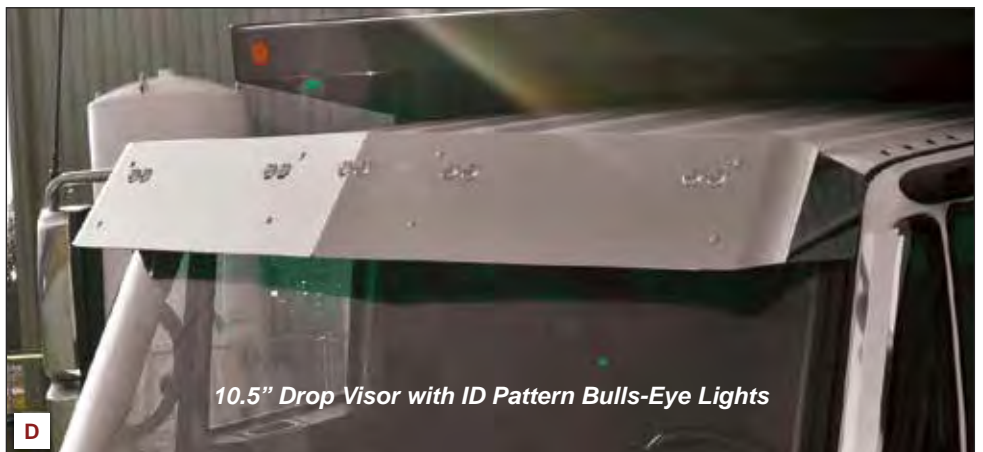

10.5" Drop Visor with ID Pattern Bulls-Eye Lights