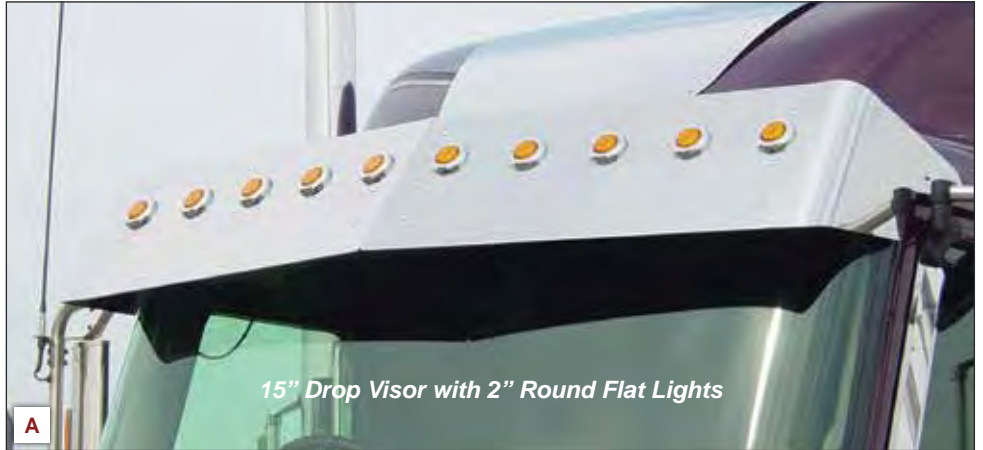

15" DROP VISORS FITS I-MODEL 5500I, 5600I, 5900I, 9100I, 9200I, 9400I & 9900I CABS WITH HI-RISE / SKY-RISE PRO SLEEPERS
Replaces factory fiberglass or stainless visor.
(Kit)

	Blank (0)	55000	N55000
	SuperNova (8)	55001	N55001
	Crew (8)	55003	N55003
A.	2" Round Flat (10)	55004B	N55004B
	2" Round Beehive (10)	55005B	N55005B
	Challenger (10)	55009B	N55009B
	Bulls-Eye (10)	55010B	N55010B
	3/4" Button (10)	55010GB	N55010GB
	Fusion (10)	55011BC	N55011BC
	M1 (8)	55001M1	N55001M1
	M3 (10)	55004M3	N55004M3
	M5 (10)	55009M5	N55009M5
	Mini (10)	55009MN	N55009MN

15" Drop Visor with 2" Round Flat Lights

13.8" DROP VISORS FITS I-MODEL CABS WITH LO-ROOF PRO SLEEPERS
Replaces factory fiberglass or stainless visor.
Will not fit Day Cabs. (Kit)

	Blank (0)	55100	N55100
	SuperNova (8)	55101	N55101
	Crew (8)	55103	N55103
	2" Round Flat (10)	55104B	N55104B
	2" Round Beehive (10)	55105B	N55105B
B.	Challenger (10)	55109 B	N55109B
	Bulls-Eye (10)	55110B	N55110B
	3/4" Button (10)	55110GB	N55110GB
	Fusion (10)	55111BC	N55111BC
	M1 (8)	55101M1	N55101M1
	M3 (10)	55104M3	N55104M3
	M5 (10)	55109M5	N55109M5
	Mini (10)	55109MN	N55109MN