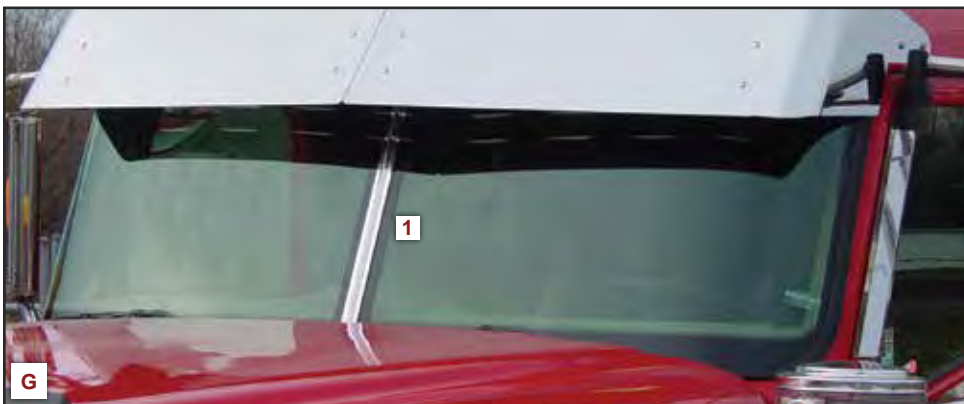

1

G

DROP VISORS FOR 9300 / 9400 NON I-MODEL WITH WIPERS ON TOP OF WINDSHIELD Replaces factory fiberglass or stainless visor. Fits trucks with wipers on the top of windshield. Does not fit daycab, high rise sleeper cabs, or trucks with aluminum roofcap. [1989-1999] (Kit)

13.5" Drop Visor	55190	N55190
13.5" Louvered Drop Visor	55190L	N55190L
Monster Drop Bow-Tie Visor	55191	N55191
11" Drop Visor	55192	N55192
11" Louvered Drop Visor	55192L	N55192L
Regular Drop Bow-Tie Visor	55193	N55193

G. 1 - I-Model Cab 2-piece Windshield Center Post Trim (Each)	50123	N50123