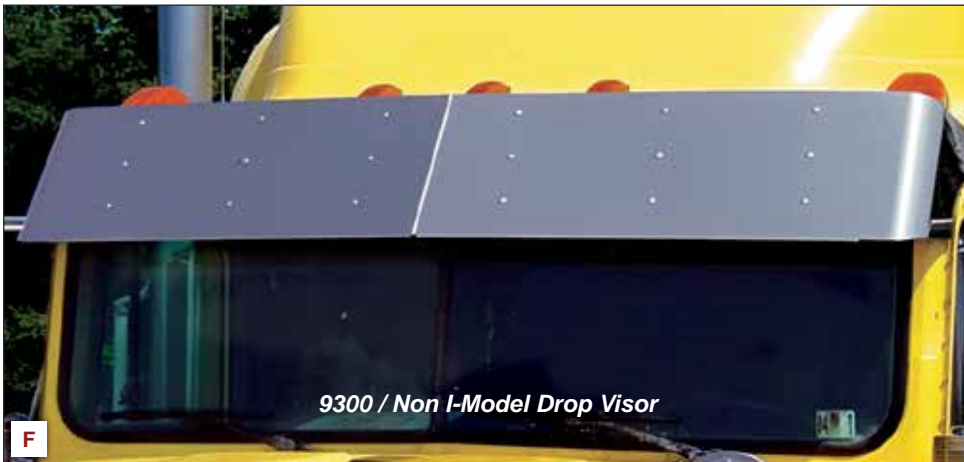

10.5" Drop Visor with ID Pattern Bulls-Eye Lights

E

10.5" DROP VISORS FITS 4000, 7000, AND 8000 SERIES DAYCABS WITH FACTORY VISOR. ALSO FITS PROSTAR AND LONESTAR DAYCABS Replaces factory fiberglass or stainless visor. [2002 & Newer] (Kit)

9300 / Non I-Model Drop Visor

F

DROP VISORS FOR 9300 / 9400 NON I-MODEL WITH WIPERS ON BOTTOM OF WINDSHIELD Replaces factory fiberglass or stainless visor. Fits trucks with wipers on the bottom of windshield. Does not fit daycab, high rise sleeper cabs, or trucks with aluminum roofcap. [1989-1999] (Kit)