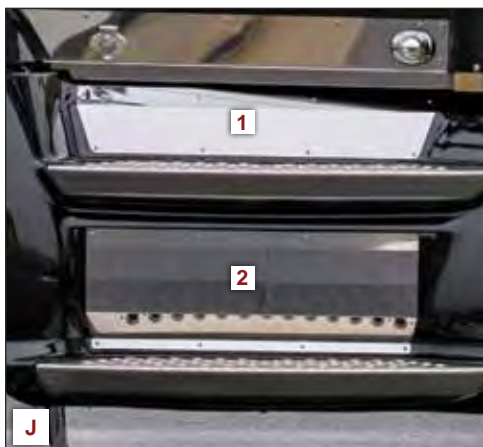

N *The part numbers beginning with 'N' in the right-sided column designate 304 stainless material. 304 stainless has enhanced corrosion resistance.