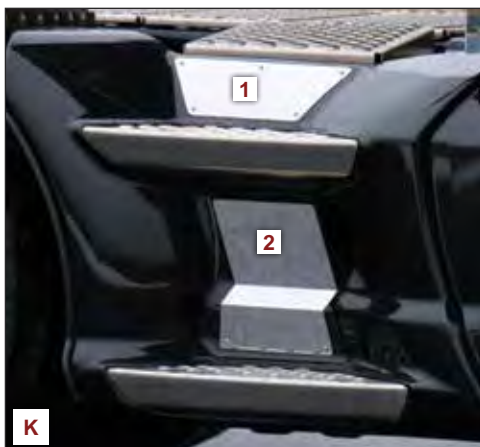

N *The part numbers beginning with 'N' in the right-sided column designate 304 stainless material. 304 stainless has enhanced corrosion resistance.