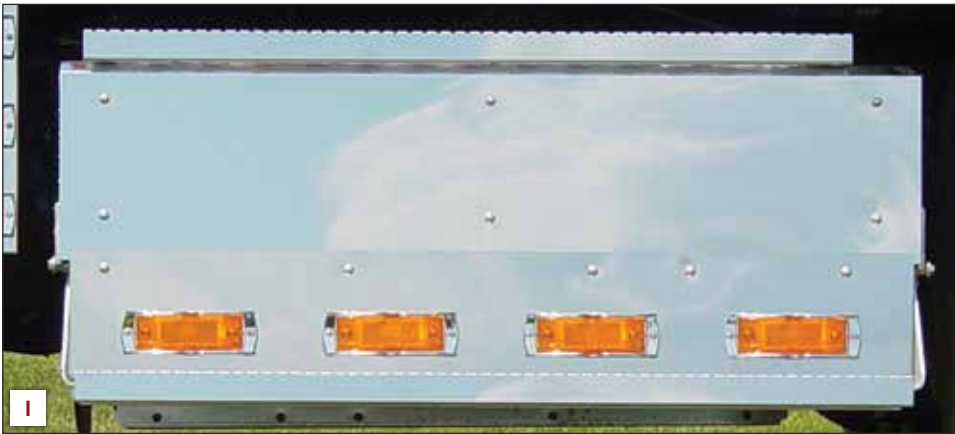

9900I / IX BATTERY, TOOL BOX TRIMS AND LOWER STEP BARS (Each)

- G.** **1** - 48.3" Battery and Tool Box Cover With Hardware [2000-2004]
50070 **N50070**
-
- 2** - Battery Or Tool Box Step Edge Trim 43" x 1.63"
50072 **N50072**
-
- 3** - Battery Or Tool Box Step Edge Trim 46.25" x 1.63"
50073 **N50073**
-
- H.** **1** - 47.2" Lower Step Bars With Louvers (Pair)
54119 **N54119**
-
- 2** - 48.3" Battery Or Tool Box Cover With Louvers and Hardware. [2000-2004]
50071 **N50071**

47.2" LOWER STEP BARS (Pair)

Blank (0)	54100	N54100
I. SuperNova (10)	54101	N54101
Crew (10)	54103	N54103
2" Round Flat (14)	54104B	N54104B
2" Round Beehive (14)	54105B	N54105B
Challenger (14)	54109B	N54109B
Bulls-Eye (14)	54110B	N54110B
3/4" Button (14)	54110GB	N54110GB
Fusion (14)	54111BC	N54111BC
M1 (10)	54101M1	N54101M1
M3 (14)	54104M3	N54104M3
M5 (14)	54109M5	N54109M5
Mini (14)	54109MN	N54109MN

9900I / IX UNDER DOOR PANELS

- J.** **1** - Fits I Model truck with sleeper. Tape mount. Will not fit day cab. (Pair)
50200 **N50200**

See page 382 for information on ordering Millennium Glo Series lights on any RoadWorks lighted part.