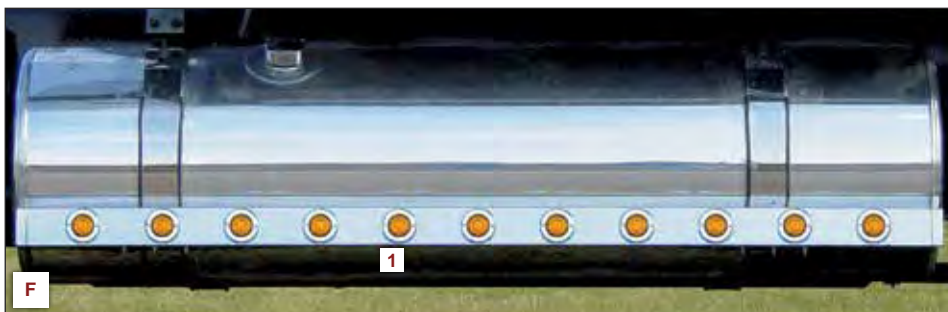

58.5" FUEL TANK

Blank (0)	24040	N24040
Supernova (12)	24041	N24041
Crew (12)	24043	N24043
2" Round Flat (16)	24044B	N24044B
2" Round Beehive (16)	24045B	N24045B
Challenger (16)	24049B	N24049B
Bulls-Eye (16)	24050B	N24050B
3/4" Button (16)	24050GB	N24050GB
Fusion (16)	24051BC	N24051BC
M1 (12)	24041M1	N24041M1
M3 (16)	24044M3	N24044M3
M5 (16)	24049M5	N24049M5
Mini (16)	24049MN	N24049MN

To keep your equipment looking great use RoadWorks Detail Products, seen on pages 314-317.

N *The part numbers beginning with 'N' in the right-sided column designate 304 stainless material. 304 stainless has enhanced corrosion resistance.