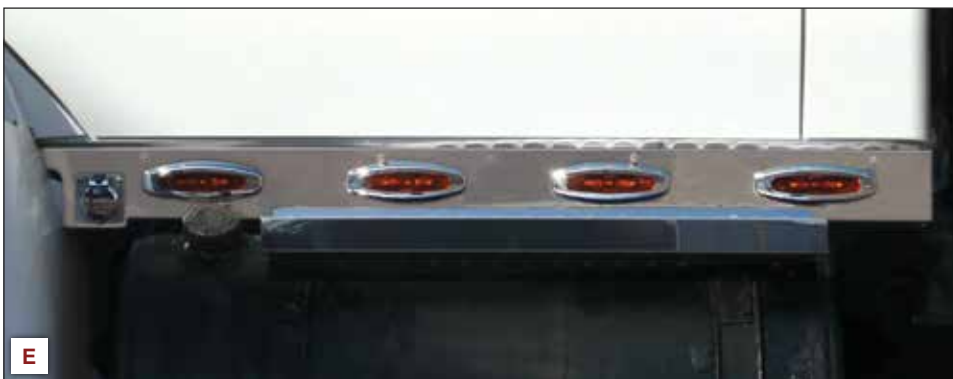

4300 / DURASTAR EXTERIOR CAB TRIMS
(Pair)

- D.**
- 1 - Window Air Deflectors**
51001 N51001

 - 2 - Under Window Trims**
Fits trucks with painted under windows.
51007 N51007

 - 3 - "International" Upper Door Logo Trim With Flat Back**
51038 N51038

 - 4 - Door Handle Surrounds**
51000 N51000

 - 5 - Center Door Handle Cover**
51002 N51002

 - 6 - "4300 DT466" Logo Surrounds**
51044 N51044

 - "International" Upper Door Logo Trim With Round Back
51039 N51039