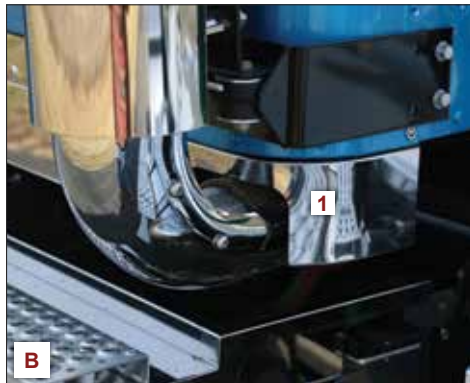

HX520 - CAB CORNER TRIMS (Pair)

- B. 1 - Blank Rear Cab Corners
For trucks with dual stacks.

58120 N58120

Blank Rear Cab Corners
For trucks with driver side stack only.

58121 N58121

Blank Rear Cab Corners
For trucks with passenger side stack only.

58122 N58122

Blank Rear Cab Corners
For trucks with passenger side stack only.

58123 N58123

HX520 BATTERY / DEF BOX REPLACEMENT LID

Reuses factory steps. (Each)

Battery / DEF Box Replacement Lid

C. 58150 N58150