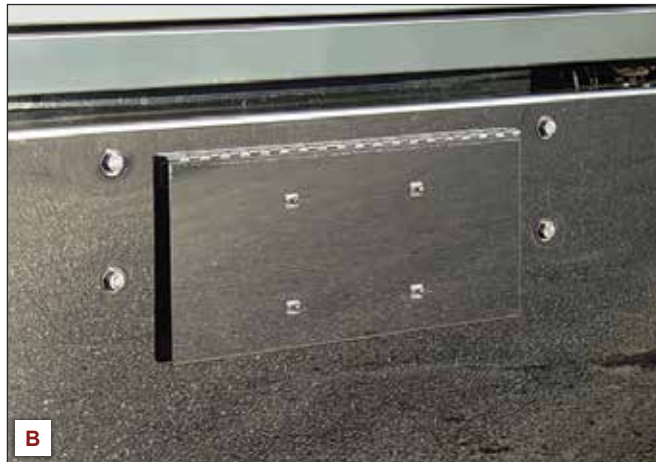

WESTERN STAR

FRONT END ACCESSORIES

HEADLIGHT VISORS

Fits a 4 headlight system. (Pair)

A. 10825 N10825

See page 324 for Additional Headlight Visors.

TOW PIN COVERS

Fits Constellation and Lomax. (Each)

B. 1 Plate	61001	N61001
2 Plate	61002	N61002
3 Plate Covers all bolts.	61003	N61003

SIDE GRILLE DEFLECTORS

C. 1 - Fits Constellation Long Hood. (Pair)
60090 N60090

LOWMAX SOLID MOUNT FENDER GUARDS

Blank (0)	62080	N62080
2 - Supernova (4)	62081	N62081
Crew (4)	62083	N62083
2" Round Flat (10)	62084B	N62084B
2" Round Beehive (10)	62085B	N62085B
Challenger (10)	62089B	N62089B
Bulls-Eye (10)	62090B	N62090B
3/4" Button (10)	62090GB	N62090GB
Fusion (10)	62091BC	N62091BC
M1 (4)	62081M1	N62081M1
M3 (10)	62084M3	N62084M3
M5 (10)	62089M5	N62089M5
Mini (10)	62089MN	N62089MN

See page 382 for information on ordering Millennium Glo Series lights on any RoadWorks lighted part.