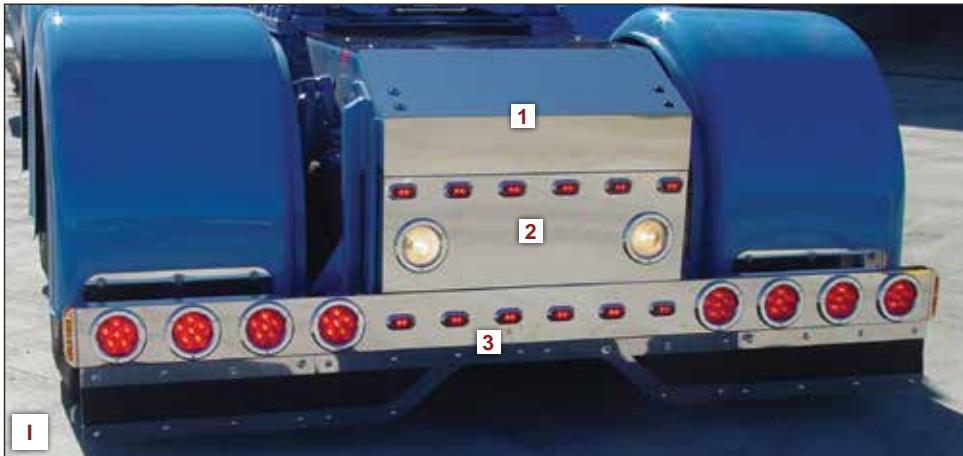

REAR ACCESSORIES

1. **J.**
2. **1** - Rear Frame Cover For Volvo
     With stop/turn/tail replacement lights and bezels.
     (Each)
     70610BC   N70610BC

   - **2** - 2-piece Rear Light Bar
     (6) clear Oval lights and bezels.
     (Pair)
     10776BC   N10776BC

   - **3** - 24" Top Flap Accent
     (Pair)
     10426   N10426

   - **4** - Anti-Sail Panels
     (Pair)
     10400   N10400

   - **5** - 24" Mud Flap Weights With Backs
     (Pair)
     10424   N10424

   - Blank Rear Frame Cover For Volvo
     70611   N70611