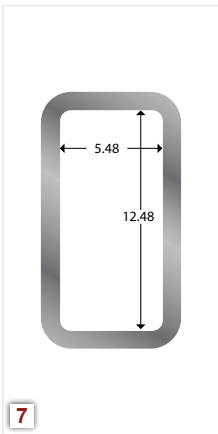

HOOD LOGO TRIMS Logos not included.

- **11 - 'Star' Logo Trim (4-piece kit)**
  61020 N61020

- **12 - "Cosmos" Logo Trim**
  4964 EX Only. Will not fit a short hood.
  (Pair)
  61022 N61022

- **13 - 'Radiance' Logo Trim (Pair)**
  61021 N61021