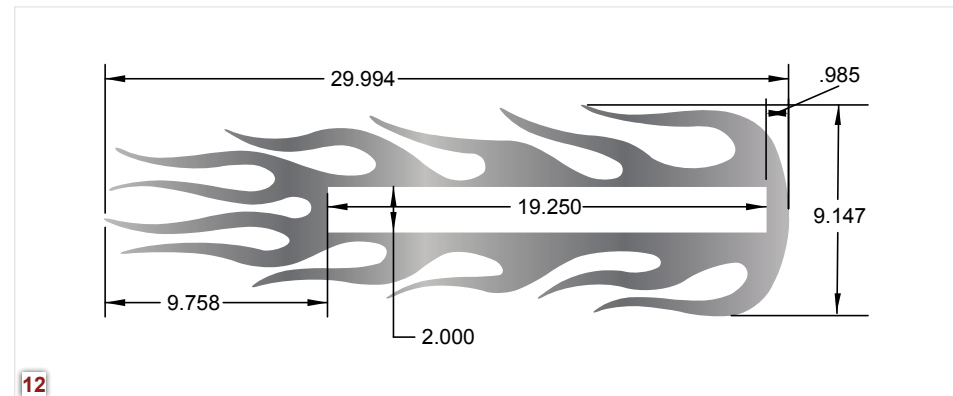

The words "Western Star" are the original logo installed on the truck and are not included with logo trims 11, 12, and 13. These Logo Trims are designed wrap around the existing logo. Logos are only available from an authorized dealer.

N *The part numbers beginning with 'N' in the right-sided column designate 304 stainless material. 304 stainless has enhanced corrosion resistance.