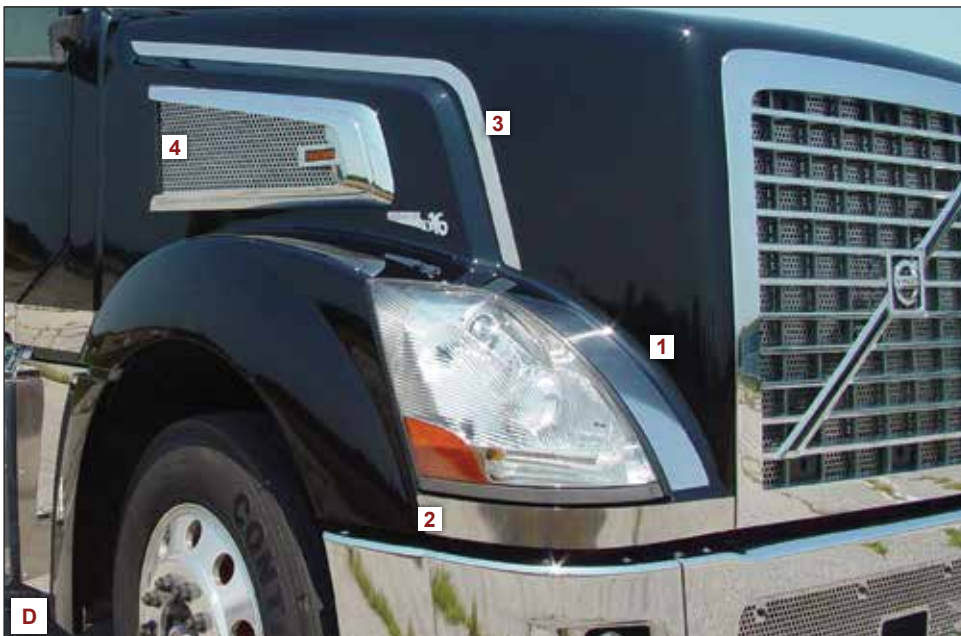

VOLVO VT 880 HOOD ACCESSORIES

- C.** **1** - Punched Grille INSERT (Each)
 Replace **XX** with punch option number from below.
75400-XX N75400-XX
-
- 2** - Punched Bumper Screen (Each)
75450-XX N75450-XX
-
- D.** **1** - Inner Fender Trim (Pair)
 Tape mount
70100 N70100
-
- 2** - Below Headlight Trim (Pair)
 Tape mount
70101 N70101
-
- 3** - Side Hood Stripe (Pair)
70102 N70102
-
- 4** - Punched Intake Screen (Pair)
 Replace **XX** with punch option number below.
70300-XX N70300-XX

PUNCH OPTIONS

View punch styles inside back cover.

-23	Small 1/4" Circles
-24	Large 7/16" Circles
-28	Hexagons
-30	Horizontal Rectangles
-31	Vertical Rectangles
-32	5/16" In-Line Squares
-33	5/16" Offset Squares
-37	Vertical Ovals
-38	Horizontal 3/16" Oblong
-39	Vertical 3/16" Oblong
-40	Horizontal 5/16" Oblong
-41	Vertical 5/16" Oblong
-46	Stars
-47	Snake Skin