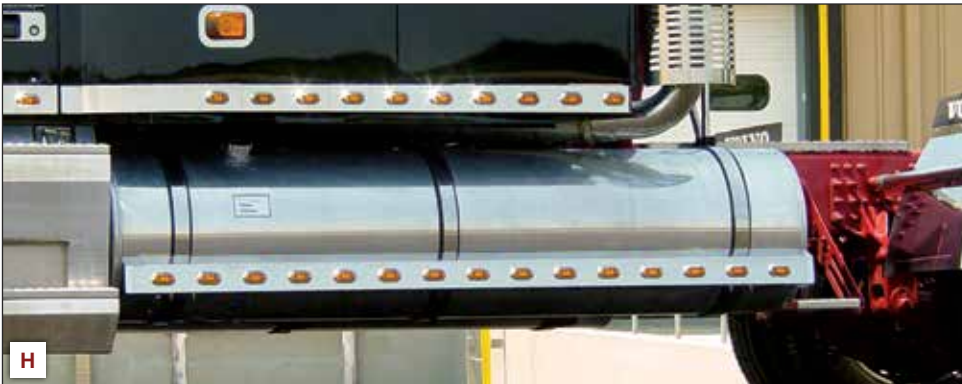

FUEL TANK FAIRINGS

1. **H.** Call us with your dimensions to have custom fuel tank fairings made for your truck at 1-800-448-8741.

REAR ACCESSORIES

1. **I.**
2. **1** - Custom Rear Frame Cover
     Call **RoadWorks** Customer Service at 1-800-448-8741 for details.

   - **2** - Rear Center Panel
     See the Universal section for options.

   - **3** - 1-piece Light Bar
     See the Universal section for options.