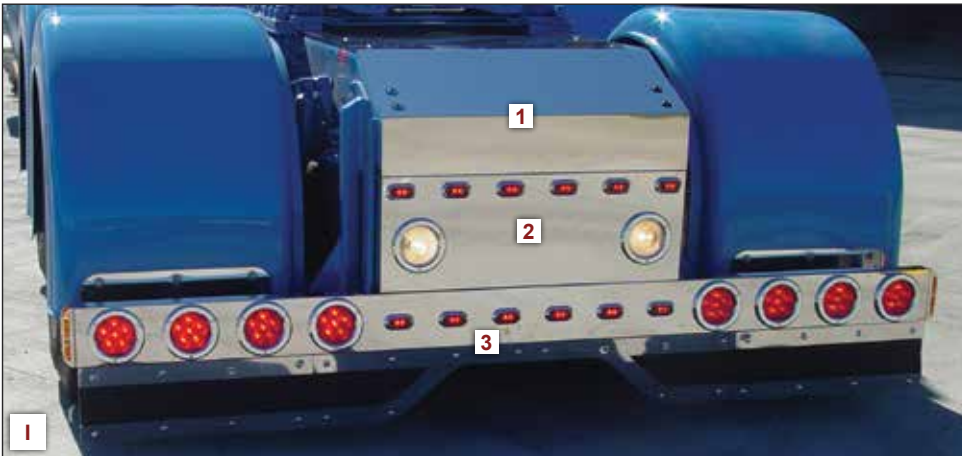

REAR ACCESSORIES

1. **J.**
2. **1** - Rear Frame Cover For Volvo
     With stop/turn/tail replacement lights and bezels.
     (Each)
     70610BC   N70610BC

   - **2** - 2-piece Rear Light Bar
     (6) clear Oval lights and bezels.
     (Pair)
     10776BC   N10776BC

   - **3** - 24" Top Flap Accent
     (Pair)
     10426   N10426

   - **4** - Anti-Sail Panels
     (Pair)
     10400   N10400

   - **5** - 24" Mud Flap Weights With Backs
     (Pair)
     10424   N10424

   - Blank Rear Frame Cover For Volvo
     70611   N70611