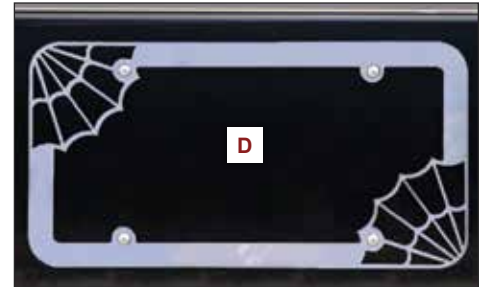

UNIVERSAL

LICENSE PLATE FRAMES

LICENSE PLATE FRAMES (Each)

- A. **10791** **N10791**
Chain Perimeter With Blank Top

- B. **10792** **N10792**
Chain Perimeter

- C. **10793** **N10793**
Flamed Perimeter

- D. **10794** **N10794**
Spider Web

- E. **10795** **N10795**
Barbed Wire

- F. **10795-MC** **N10795-MC**
Barbed Wire For Motorcycle

- G. **10796** **N10796**
Flames On Bottom Square Corners With Sides

- H. **10797** **N10797**
Flames on Bottom Rounded Corners

- I. **10798** **N10798**
Dimpled With Sides

- J. **10799** **N10799**
Blank Square Corners With Sides

- K. **10800** **N10800**
Blank Rounded Corners

LICENSE PLATE VISORS (Each)

- L. **10865** **N10865**
Drop Visor