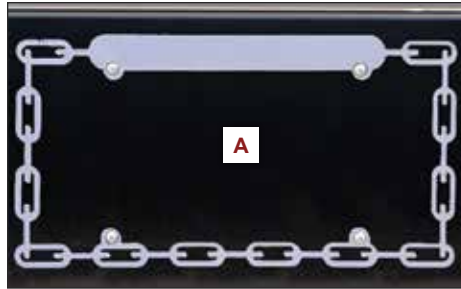

UNIVERSAL

LICENSE PLATE FRAMES

LICENSE PLATE FRAMES (Each)

- A. **10791** **N10791**
Chain Perimeter With Blank Top

- B. **10792** **N10792**
Chain Perimeter

- C. **10793** **N10793**
Flamed Perimeter

- D. **10794** **N10794**
Spider Web

- E. **10795** **N10795**
Barbed Wire

- F. **10795-MC** **N10795-MC**
Barbed Wire For Motorcycle

- G. **10796** **N10796**
Flames On Bottom Square Corners With Sides

- H. **10797** **N10797**
Flames on Bottom Rounded Corners

- I. **10798** **N10798**
Dimpled With Sides

- J. **10799** **N10799**
Blank Square Corners With Sides

- K. **10800** **N10800**
Blank Rounded Corners

LICENSE PLATE VISORS (Each)

- L. **10865** **N10865**
Drop Visor