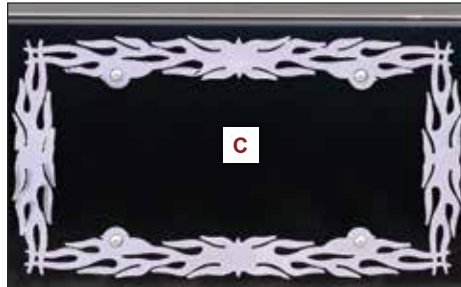

UNIVERSAL

LICENSE PLATE FRAMES

LICENSE PLATE FRAMES (Each)

- A. **10791** **N10791**
Chain Perimeter With Blank Top

- B. **10792** **N10792**
Chain Perimeter

- C. **10793** **N10793**
Flamed Perimeter

- D. **10794** **N10794**
Spider Web

- E. **10795** **N10795**
Barbed Wire

- F. **10795-MC** **N10795-MC**
Barbed Wire For Motorcycle

- G. **10796** **N10796**
Flames On Bottom Square Corners With Sides

- H. **10797** **N10797**
Flames on Bottom Rounded Corners

- I. **10798** **N10798**
Dimpled With Sides

- J. **10799** **N10799**
Blank Square Corners With Sides

- K. **10800** **N10800**
Blank Rounded Corners

LICENSE PLATE VISORS (Each)

- L. **10865** **N10865**
Drop Visor