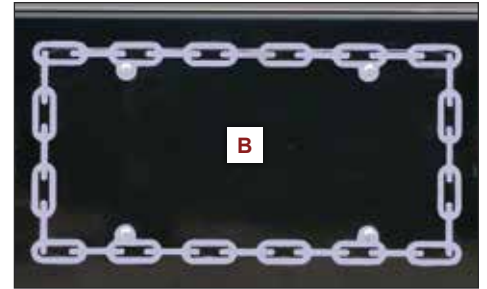

UNIVERSAL

LICENSE PLATE FRAMES

LICENSE PLATE FRAMES (Each)

- A. **10791** **N10791**
Chain Perimeter With Blank Top

- B. **10792** **N10792**
Chain Perimeter

- C. **10793** **N10793**
Flamed Perimeter

- D. **10794** **N10794**
Spider Web

- E. **10795** **N10795**
Barbed Wire

- F. **10795-MC** **N10795-MC**
Barbed Wire For Motorcycle

- G. **10796** **N10796**
Flames On Bottom Square Corners With Sides

- H. **10797** **N10797**
Flames on Bottom Rounded Corners

- I. **10798** **N10798**
Dimpled With Sides

- J. **10799** **N10799**
Blank Square Corners With Sides

- K. **10800** **N10800**
Blank Rounded Corners

LICENSE PLATE VISORS (Each)

- L. **10865** **N10865**
Drop Visor