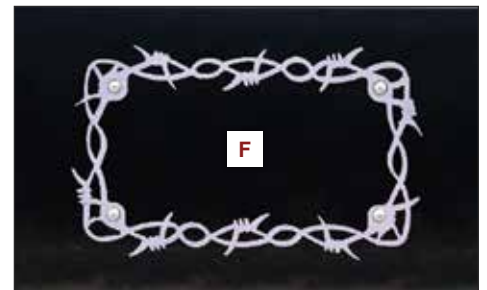

LICENSE PLATE VISORS (Each)

- L. **10865**   **N10865**
  Drop Visor

- M. **10866**   **N10866**
  Drop Bow-tie