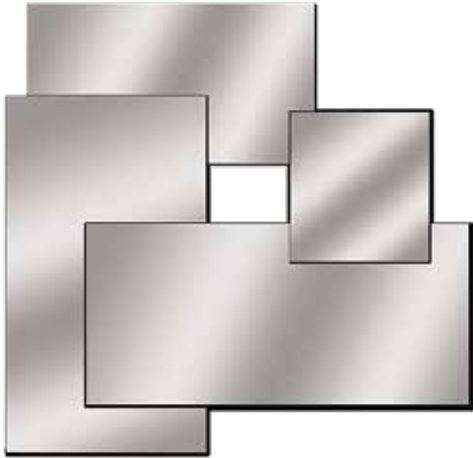

ACCENT STRIPS

22 gauge stainless, 5/8" Wide, tape mount.
Apply anywhere you need a touch of chrome. Universal fit. Can be for interior and exterior. (Each)

| | | | |
|-----------|-----|--------------|---------------|
| A. | 6" | 10906 | N10906 |
| | 8" | 10908 | N10908 |
| B. | 10" | 10910 | N10910 |
| | 12" | 10912 | N10912 |
| | 18" | 10918 | N10918 |
| | 24" | 10924 | N10924 |
| | 30" | 10930 | N10930 |
| | 36" | 10936 | N10936 |

CUSTOM CUT STAINLESS BLANKS

Can cut any size of stock material to meet your specific needs. Specify L" X W". (Each)

For more information call RoadWorks Customer Service at 1-800-448-8741.

| | | |
|--------------------|--------------|---------------|
| 11 Gauge | 10007 | N10007 |
| 14 Gauge | 10002 | N10002 |
| 18 Gauge | 10003 | N10003 |
| 22 Gauge | 10004 | N/A |
| 14 Gauge Galvaneal | 10005 | N/A |

LOAD LIGHT / BEACON BRACKETS (Each)

3 1/2" X 3 1/2" Base, 18 Gauge

C. 10840 N10840

3 1/2" X 3 1/2" Base Flat Side, 18 Gauge

D. 10841 N10841

7" X 7" Base, 14 Gauge

E. 10845 N10845

8" X 8" Base, 14 Gauge