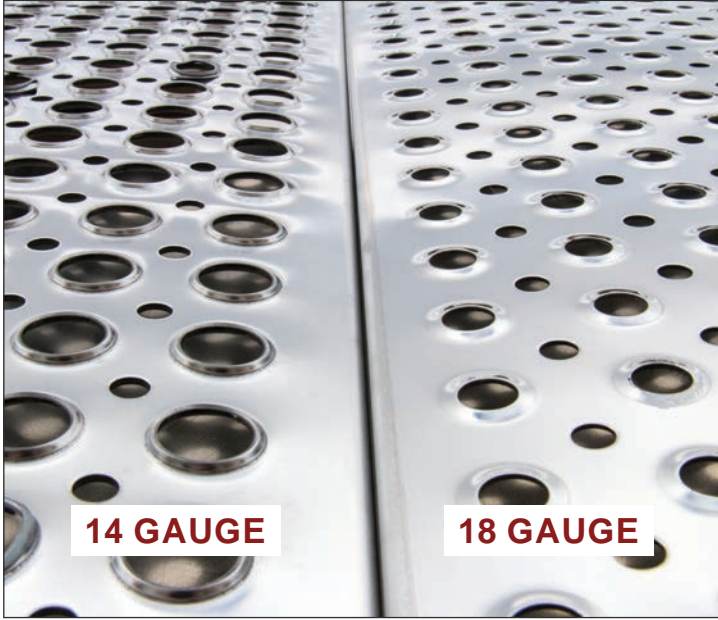

DECK PLATES DIAGRAMS & TREAD PATTERNS
IN FRAME BOXES AND FRAME STEPS

IN-FRAME BOXES (Each)

NEW

In Frame Box
25.125" wide, 24.125" long, 7.5" deep from top of
frame rail to bottom of box.

A. 12250 N12250

PETERBILT FRAME STEPS (Each)

NEW

Peterbilt Cross Member Frame Steps for 7.875" Bolt
Spacing

B. 34050 N34050