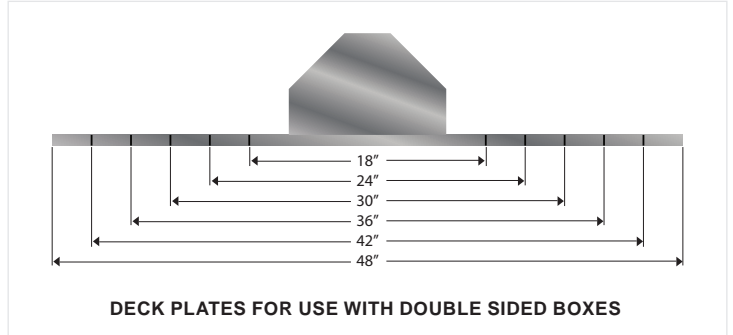

DECK PLATES DIAGRAMS & TREAD PATTERNS
IN FRAME BOXES AND FRAME STEPS

IN-FRAME BOXES (Each)

NEW

In Frame Box
25.125" wide, 24.125" long, 7.5" deep from top of
frame rail to bottom of box.

A. 12250 N12250

PETERBILT FRAME STEPS (Each)

NEW

Peterbilt Cross Member Frame Steps for 7.875" Bolt
Spacing

B. 34050 N34050