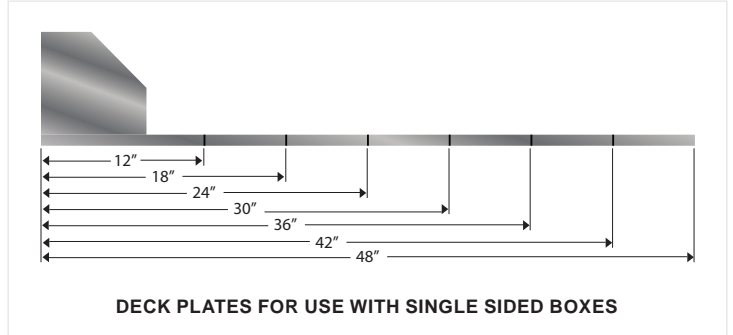

DECK PLATES DIAGRAMS & TREAD PATTERNS
IN FRAME BOXES AND FRAME STEPS

IN-FRAME BOXES (Each)

NEW

In Frame Box
25.125" wide, 24.125" long, 7.5" deep from top of
frame rail to bottom of box.

A. 12250 N12250

PETERBILT FRAME STEPS (Each)

NEW

Peterbilt Cross Member Frame Steps for 7.875" Bolt
Spacing

B. 34050 N34050