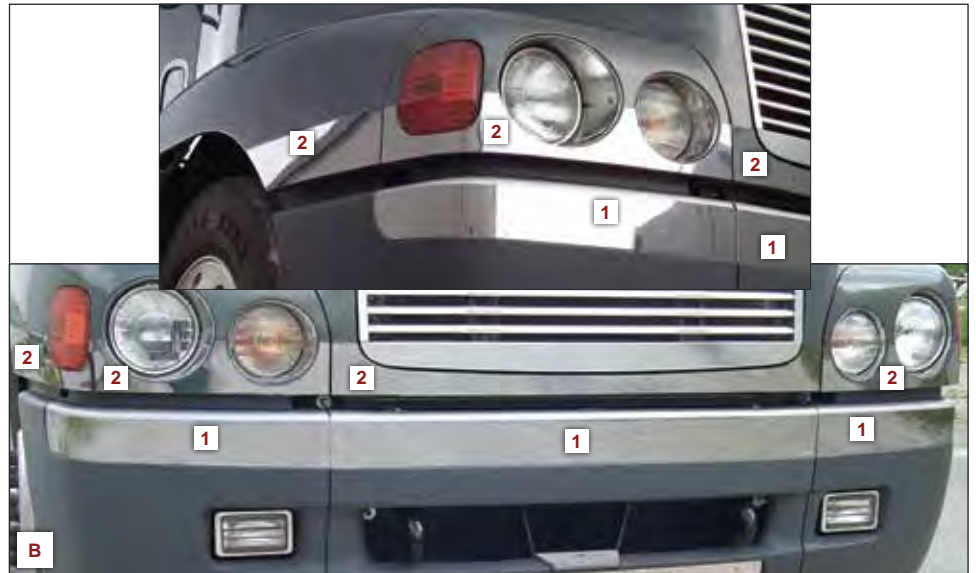

FREIGHTLINER

CENTURY / COLUMBIA

CENTURY / COLUMBIA VISOR ACCESSORIES [2003 & Earlier] (Pair)

1. **A. 1 - Columbia / Century Visor Insert (2-piece kit)**
   23079 N23079
   2 - Columbia / Century 5" Visor Extension
   23081 N23081

CENTURY HOOD TRIMS [2003 & Earlier] (Pair)

1. **3 - Century Hood Trim**
   23082 N23082

CENTURY BUMPER, HEADLIGHT AND GRILLE TRIMS [2003 & Earlier] (Each)

1. **B. 1 - 3-piece Front Bumper Trim**
   23070 N23070
   2 - 7-piece Lower Grille, Headlight and Fender Trims
   23073 N23073

CENTURY LICENSE PLATE HOLDER

Fits Century, Columbia, and FLD. Holds 3 plates. Fits plastic bumper. [2003 & Earlier] (Each)

Blank (0)	20180	N20180
Supernova (4)	20181	N20181
Crew (4)	20183	N20183
2" Round Flat (5)	20184B	N20184B
2" Round Beehive (5)	20185B	N20185B
Challenger (5)	20189B	N20189B
C. 1 - Bulls-Eye (5)	20190B	N20190B
3/4" Button (5)	20190GB	N20190GB
Fusion (5)	20191BC	N20191BC
M1 (4)	20181M1	N20181M1
M3 (5)	20184M3	N20184M3
M5 (5)	20189M5	N20189M5
Mini (5)	20189MN	N20189MN

CENTURY CAB PANEL EXTENSIONS

1. **D. 1 - Front Extensions**
   23093 N23093

See page 10 for Century / Columbia Stainless Steel Replacent Visors.

To keep your equipment looking great use RoadWorks Detail Products, seen on pages 314-317.