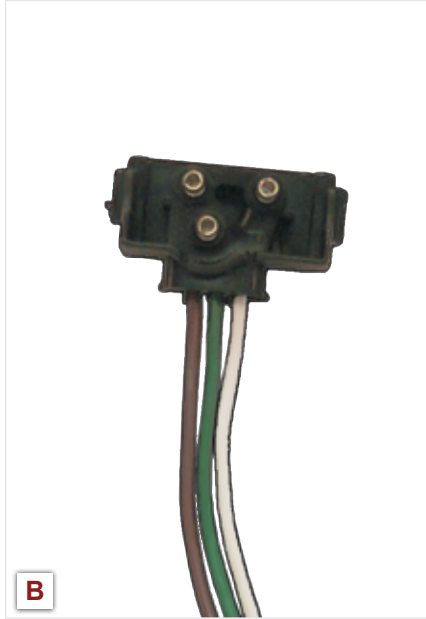

A. SINGLE WIRE HARNESES
Use with Single Bulb, Double Bulb, Super 21, Challenger, Crew, Bulls-Eye and Millennium Lights. (Each)

- 1 Plug Single Wire 50" Long
08031-50

- 1 Plug Single Wire
08031

- 2 Plug Single with 13" Plug Centers
08080

- 3 Plug Single with 13" Plug Centers
08081

- 4 Plug Single with 13" Plug Centers
08070

- 5 Plug Single with 13" Plug Centers
08082

- 6 Plug Single with 13" Plug Centers
08071

- 4 Plug Single with 5" Plug Centers
08099-4

- 6 Plug Single with 5" Plug Centers
08099-6

- 10 Plug Single with 5" Plug Centers
08099-10

HARNESS ADAPTER
With Packard Connectors. (Each)

- With (4) 14 inch wires
07900

- With (4) 180 Bullet Plugs
07901

B. TRIPLE WIRE HARNESES
Use with Oval, 4" Round and Rectangular Lights. (Each)

- 1 Plug Triple Wire
08041

- 2 Plug Triple with 14" Plug Centers
08095-2

- 3 Plug Triple with 14" Plug Centers
08095-3

- 4 Plug Triple with 14" Plug Centers
08095-4