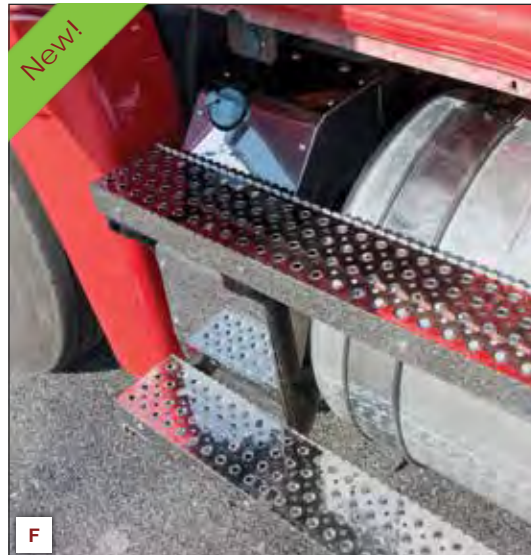

**CASCADIA LICENSE PLATE HOLDER**  
[2008 & Newer] (Each)

D. 1 - Blank (0)	28200	N28200
Supernova (4)	28201	N28201
Crew (4)	28203	N28203
2" Round Flat (5)	28204B	N28204B
2" Round Beehive (5)	28205B	N28205B
Challenger (5)	28209B	N28209B
Bulls-Eye (5)	28210B	N28210B
3/4" Button (5)	28210GB	N28210GB
Fusion (5)	28211BC	N28211BC
M1 (4)	28201M1	N28201M1
M3 (5)	28204M3	N28204M3
M5 (5)	28209M5	N28209M5
Mini (5)	28209MN	N28209MN

**DPF COVER** Cascadia Daycab  
(Kit)

E. DPF Cover	28155	N28155
--------------	-------	--------

**DEF TANK COVER** Cascadia Daycab  
Check picture F to verify your DEF tank.

F. DEF Tank Cover (304 SS Only)	N28150
---------------------------------	--------

See page 382 for information on ordering Millennium Glo Series lights on any RoadWorks lighted part.

**N** \*The part numbers beginning with 'N' in the right-sided column designate 304 stainless material. 304 stainless has enhanced corrosion resistance.