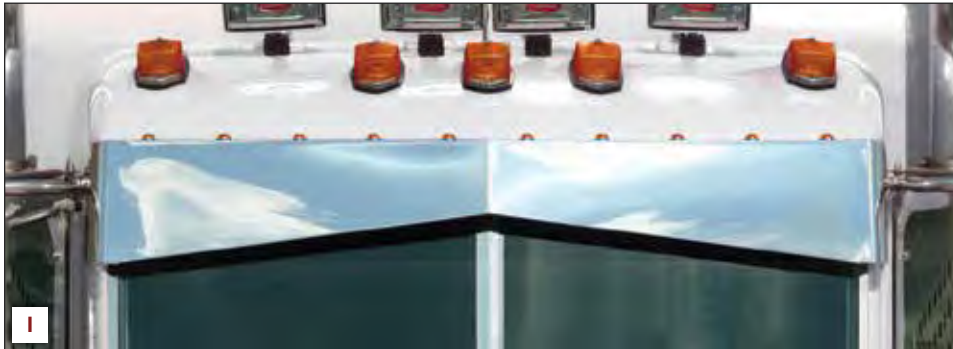

H

BLIND MOUNT UN-TIE DARWIN VISOR
 Fits 325, 330, 335, 337, 340, 347, 348, 357, 365, 367, 375, 377, 378, 379, 382, 384, 385, 386, 388 and 389. Fits UltraCab and Flat Top. Does not fit 2014 & Newer "Pride and Class" edition 388 / 389 trucks. (Kit)

See pages 56 - 58 for Pride and Class Edition Drop Visors [2014 & Newer]

CAB MOUNTED MIRRORS [2005 & Newer]

DARWIN 10.5" TO 6" UN-TIE VISOR [Kit]

H.	Blank (0)	35575	N35575
	Front Lights		
	3/4 Button (10)	35575LT0	N35575LT0
	Front Lights		
	Bulls-Eye (10)	35575LT1	N35575LT1
	Top Lights		
	3/4 Button (10)	35575LT2	N35575LT2
	Top Lights		
I.	Bulls-Eye (10)	35575LT3	N35575LT3