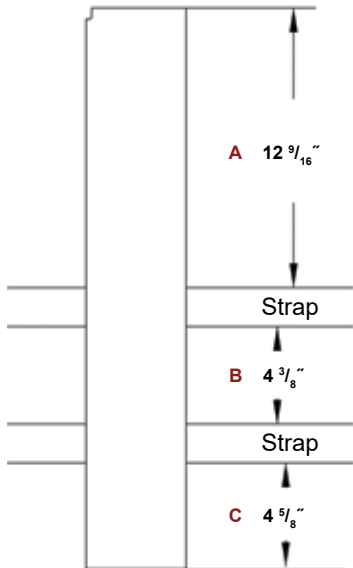

FRONT BREATHER LIGHTS

REAR BREATHER LIGHTS

Shown as 32040M3