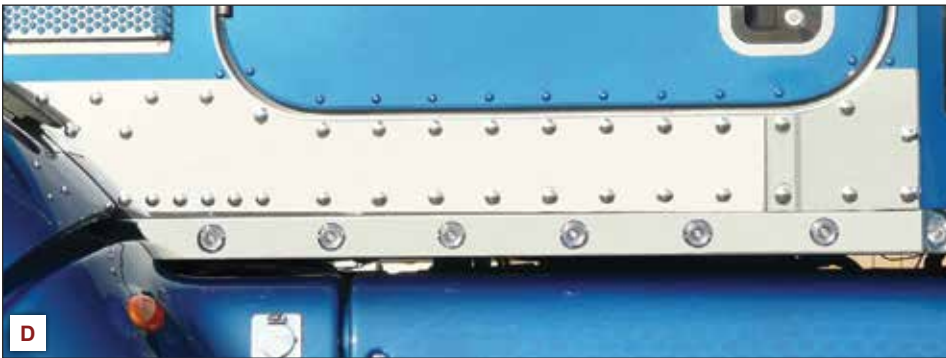

D

See page 382 for information on ordering Millennium Glo Series lights on any RoadWorks lighted part.

386 CAB PANELS WITH 3.375" FACE

Fits trucks with dual side stacks and non Kenworth Style DPF box. Will not fit trucks with fairings. [2010 & Older] (Pair)

DRIVERS SIDE CAB PANEL 40.5"
PASSENGER SIDE CAB PANEL 36.188"

Blank (0)	36720	N36720
Supernova (6)	36721	N36721
Crew (6)	36723	N36723
2" Round Flat (10)	36724	N36724
2" Round Beehive (10)	36725	N36725
Challenger (10)	36729	N36729
Bulls-Eye (10)	36730	N36730
3/4" Button (10)	36730GB	N36730GB
Fusion (10)	36731C	N36731C
M1 (6)	36721M1	N36721M1
M3 (10)	36724M3	N36724M3
M5 (10)	36729M5	N36729M5
Mini (10)	36729MN	N36729MN

PETERBILT

386 CAB PANELS WITH DUAL SIDE EXHAUST AND KEWORTH STYLE DPF BOX [2011 & Newer]

DRIVERS SIDE CAB PANEL 40.5"
PASSENGER SIDE CAB PANEL 34.875"

Blank (0)	36780	N36780
Supernova (6)	36781	N36781
Crew (6)	36783	N36783
2" Round Flat (10)	36784	N36784
Challenger (10)	36789	N36789
Bulls-Eye (10)	36790	N36790
3/4" Button (10)	36790GB	N36790GB
Fusion (10)	36791C	N36791C
C. M1 (6)	36781M1	N36781M1
M3 (10)	36782M3	N36782M3
M5 (10)	36789M5	N36789M5
Mini (10)	36789MN	N36789MN

386 CAB PANELS WITH 2.25" FACE

Fits trucks with fairings and rear or horizontal exhaust. Will not fit trucks without fairings, with side stacks, or day cabs.

For trucks without fairings, with side stacks, or day cabs. Please call RoadWorks customer service for more information at 1-800-448-8741.

Blank (0)	36640	N36640
Supernova (8)	36641	N36641
Crew (8)	36643	N36643
Challenger (12)	36649	N36649
D. Bulls-Eye (12)	36644	N36644
3/4" Button (12)	36644GB	N36644GB
M1 (8)	36641M1	N36641M1
M3 (12)	36642M3	N36642M3
M5 (12)	36649M5	N36649M5
Mini (12)	36649MN	N36649MN