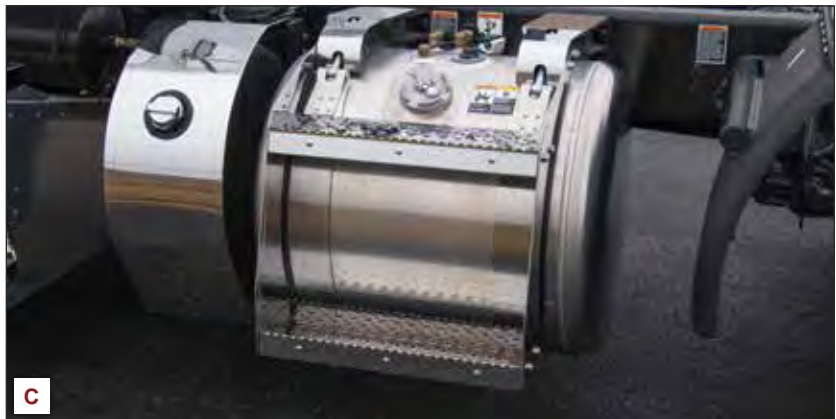

BATTERY BOX COVER AND STEP KIT

Fits 567 Set Back Axle / 579 trucks with no fairing.

A. Battery Box Cover and Steps

39990 N39990

Battery Box Door Cover

39990-01 N39990-01

B. DPF COVER AND STEP KIT

Call RoadWorks Customer Service for more information at 1-800-448-8741.

C. FUEL TANK STEPS AND GUSSET KIT

Kit is made per specs of individual tanks.

Call RoadWorks Customer Service for more information at 1-800-448-8741.

TANK BRACKET COVERS - Fits Peterbilt 26" Diameter fuel tanks. (Pair)

D. Top Of Fuel Tank - Bracket Cover

34120 N34120

Top Of Fuel Tank - Bracket Cover With Bolt Cutout

E. 34121 N34121