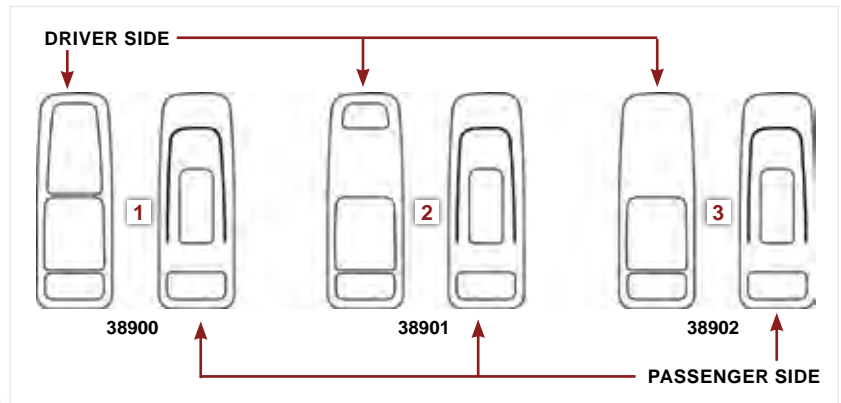

- 2 -** Power Window Trims with cutouts for Heat Buttons / No Moto Mirror Buttons
38901 N38901

- 3 -** Power Window Trims with cutouts for Moto Mirror Buttons / No Heat Buttons
38902 N38902

567 / 579 DRIVER SIDE END DASH TRIM (Each)

- Driver Side End Dash Trim
B. 38903 N38903

567 / 579 PASSENGER SIDE END DASH TRIM (Each)

- Passenger Side End Dash Trim
C. 38904 N38904

A