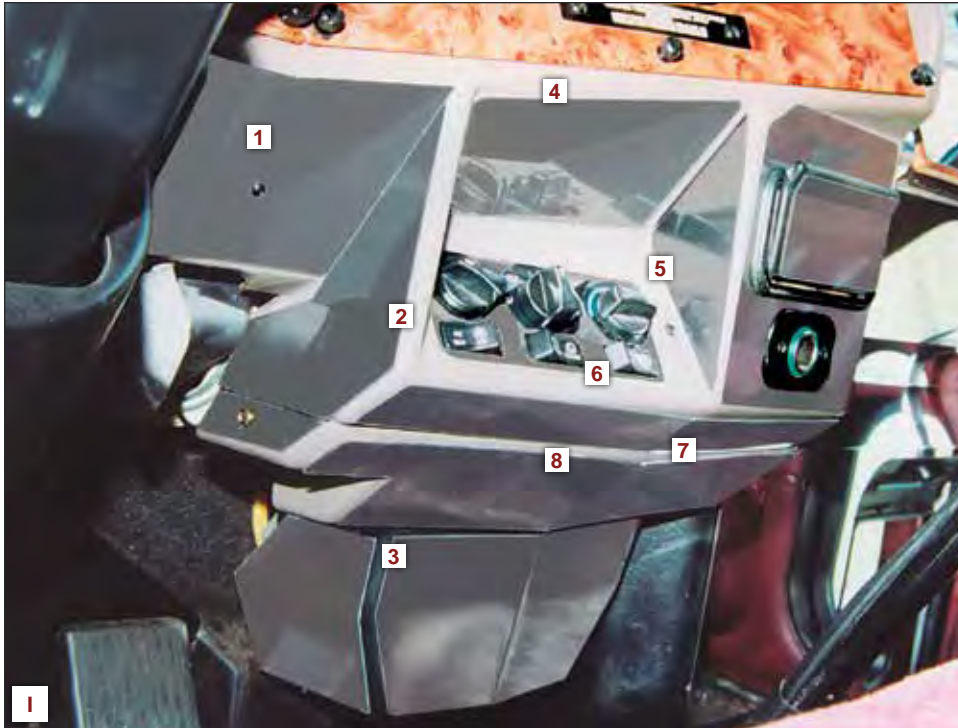

### VISOR MIRROR TRIMS

Fits 330, 357, 377, 378, 379 and 385.

- H.** Visor Mirror Trims, (2-piece Kit)  
**32944 N32944**

**379 CONTROL PANEL AND LOWER DASH TRIMS**

Fits 330, 357, 377, 378, 379 and 385.

- I. **1 - Lower Dash, Right Of Steering Column Trim**  
[1995-2000] (Each)  
**32918 N32918**