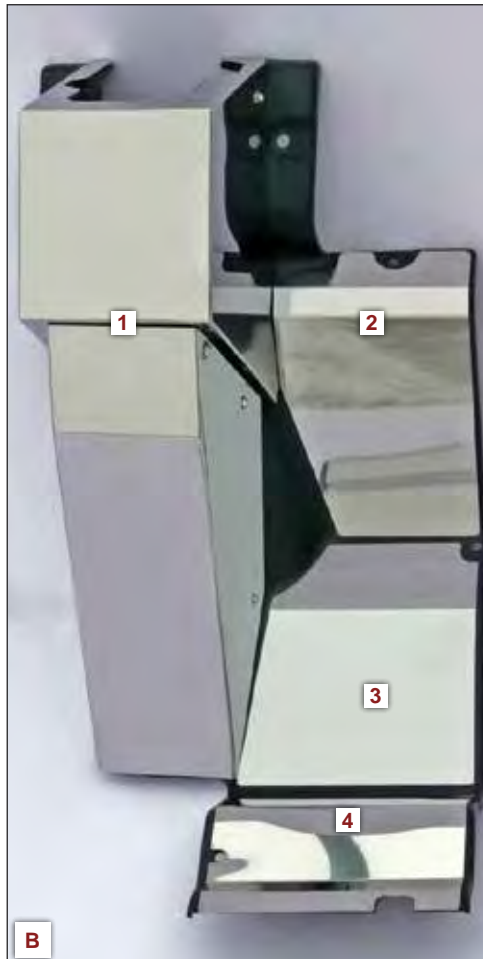

FUSE / KICK PANEL TRIMS

Fits 330, 357, 377, 378, 379, and 385. [2001-2005] (Each)

1. **A.**

1 - Above Fuse Door Trim for 1 Plug	32948	N32948
Above Fuse Door Trim for 2 Plugs (not shown)	32949	N32949
2 - Lower Kick Panel Right of Fuse Door	32980	N32980
3 - Lower Kick Panel Right of Clutch	32981	N32981
4 - Lower Kick Panel Behind Clutch	32982	N32982

STEERING COLUMN / KICK PANEL TRIMS

Fits 330, 357, 377, 378, 379, and 385. [2001-2005] (Each)

1. **B.**

1 - Steering Column Cover (2-piece kit)	32983	N32983
2 - Upper Kick Panel Above Fuel Pedal (Each)	32984	N32984
3 - Middle Kick Panel Above Fuel Pedal (Each)	32985	N32985
4 - Lower Kick Panel Behind Fuel Pedal (Each)	32986	N32986

HEADLINER TRIMS [2006 & Newer] (Kit)

Headliner Trim, Fits Flat Tops And Ultra Cabs

1. **C.**

32975	N32975

END DASH TRIMS [2006-2009] (Each)

1. **D.**

1 - Driver Side End Dash Trim	32978	N32978
2 - Passenger Side End Dash Trim	32979	N32979

WINDOW TRIMS [2006 & Newer] (Pair)

Upper Window Trims

1. **E.**

32976	N32976