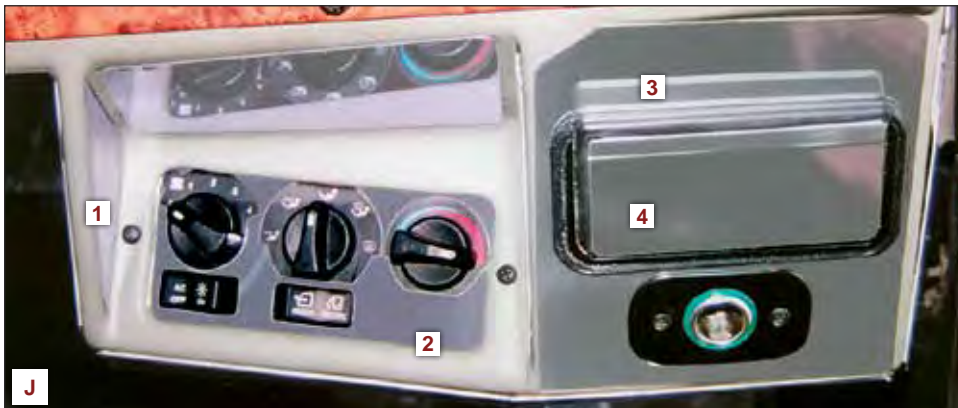

379 CONTROL PANEL, AIR VALVES TRIMS, CUP HOLDER TRIMS

Fits 330, 357, 377, 378, 379 and 385. [2001-2005]

- K. **AC / Heater Control Panel Trim (Each)**
  32959 N32959

- **Air Valve & Ash Tray Dash Trim (Each)**
  32955 N32955

- L. **Cup Holder Trim (2-piece kit)**
  32954 N32954