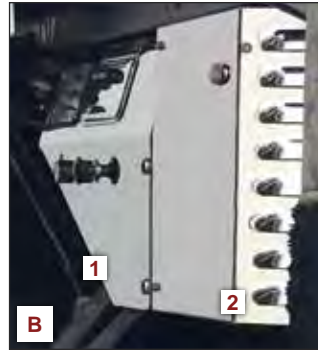

---

- 2 - Under Heater Control Trim  
33923 N33923

---

- 3 - Heater Control Trim With Indicator Light Hole  
33922 N33922

---

- B.** 1 - Heater Control Trim Without Indicator Light Hole  
33921 N33921

---

- 2 - Replacement Heater Door with Louvers  
33906 N33906