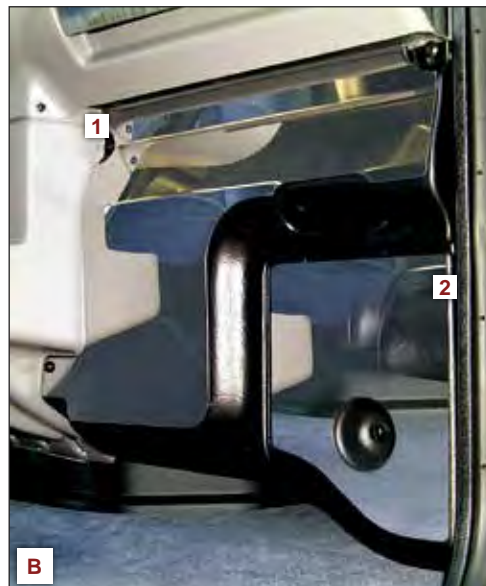

379 HEATER TRIMS
Fits 330, 357, 377, 378, 379 and 385.

1. **6 - Lower Heater Panel Trim**
     [1999-2000] (Each)
     32946 N32946

   - **7 - Lower Heater Door Trim**
     [1999-2005] (Each)
     32945 N32945

   - **6 & 7 - Lower Heater Panel And Door Trim**
     [1999-2000] (2-piece kit)
     32946-02 N32946-02
2. **B.**
3. **1 - Lower Heater Panel**
     [2001-2005] (Each)
     32947 N32947

   - **2 - Lower Heater Door Trim**
     [1999-2005] (Each)
     32945 N32945

   - **1 & 2 - Lower Heater Panel And Door Trim**
     [2001-2005] (2-piece kit)
     32947-02 N32947-02