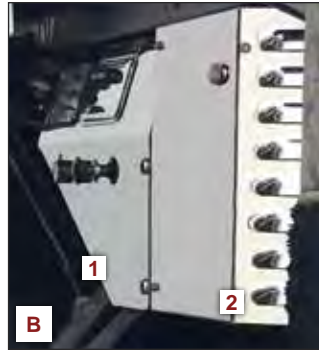

N *The part numbers beginning with 'N' in the right-sided column designate 304 stainless material. 304 stainless has enhanced corrosion resistance.

359 HEATER CONTROL TRIMS (Each)

- A.** 1 - Side of Heater Control Trim
33924 N33924

- 2 - Under Heater Control Trim
33923 N33923

- 3 - Heater Control Trim With Indicator Light Hole
33922 N33922

- B.** 1 - Heater Control Trim Without Indicator Light Hole
33921 N33921

- 2 - Replacement Heater Door with Louvers
33906 N33906