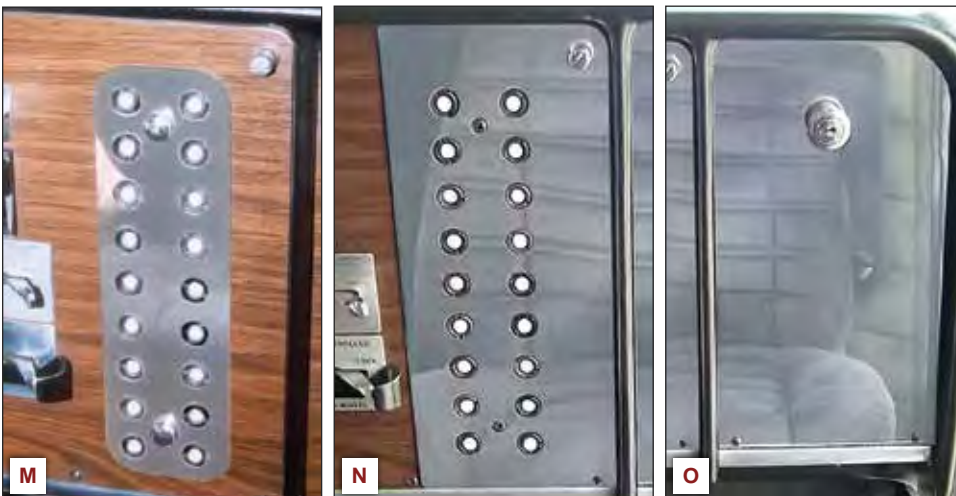

359 CIRCUIT BREAKER AREA

- Circuit Breaker Surround (Each)
- **M.** **33911   N33911**
- Circuit Breaker Area Trim (Each)
- **N.** **33910   N33910**
- Glove Box Door Replacement (Each)
- **O.** **33909   N33909**

N *The part numbers beginning with 'N' in the right-sided column designate 304 stainless material. 304 stainless has enhanced corrosion resistance.