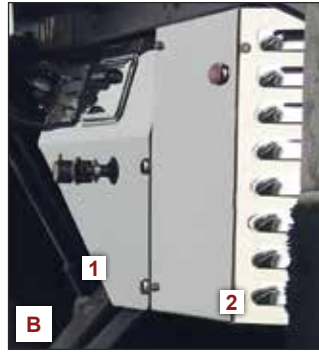

359 HEATER CONTROL TRIMS (Each)

1. **A.** 1 - Side of Heater Control Trim
   33924 N33924
   2 - Under Heater Control Trim
   33923 N33923
   3 - Heater Control Trim With Indicator Light Hole
   33922 N33922
2. **B.** 1 - Heater Control Trim Without Indicator Light Hole
   33921 N33921
   2 - Replacement Heater Door with Louvers
   33906 N33906