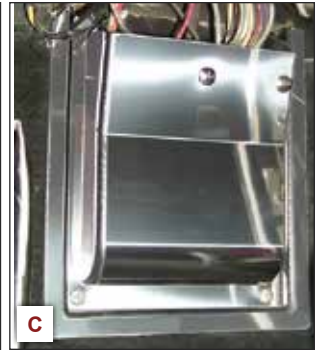

359 HEATER CONTROL TRIMS (Each)

1. **A.** 1 - Side of Heater Control Trim
   33924 N33924
   2 - Under Heater Control Trim
   33923 N33923
   3 - Heater Control Trim With Indicator Light Hole
   33922 N33922
2. **B.** 1 - Heater Control Trim Without Indicator Light Hole
   33921 N33921
   2 - Replacement Heater Door with Louvers
   33906 N33906