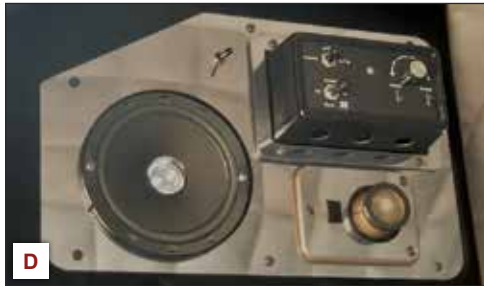

359 HEATER CONTROL TRIMS (Each)

- A.** 1 - Side of Heater Control Trim
33924 N33924
 2 - Under Heater Control Trim
33923 N33923
 3 - Heater Control Trim With Indicator Light Hole
33922 N33922
- B.** 1 - Heater Control Trim Without Indicator Light Hole
33921 N33921
 2 - Replacement Heater Door with Louvers
33906 N33906

359 WIRE HARNESS COVER

- Wire Harness Covers (5-piece kit)
C. 33942 N33942

359 CONTROL PANEL TRIMS

- D.** 1 - Driver Side Control Panel Trim (3-piece kit)
33969 N33969
 2 - Map Light Trim w/ 1 Rnd. Hole & 1 Switch Hole (Each)
33933 N33933
 Passenger Side Control Panel Trim (2-piece kit)
E. 33970 N33970