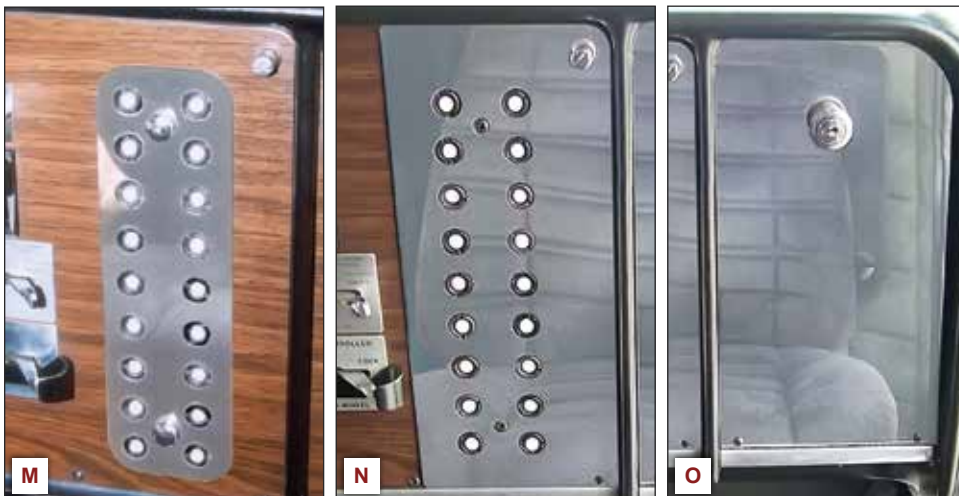

359 UPPER DOOR

- J.** Upper Door Trims (Pair)
33943 **N33943**

359 END DASH TRIMS

- Driver Side End Dash Trim (Each)
K. **33916** **N33916**
- Passenger Side End Dash Trim (Each)
L. **33907** **N33907**

359 CIRCUIT BREAKER AREA

- Circuit Breaker Surround (Each)
M. **33911** **N33911**
- Circuit Breaker Area Trim (Each)
N. **33910** **N33910**
- Glove Box Door Replacement (Each)
O. **33909** **N33909**

N *The part numbers beginning with 'N' in the right-sided column designate 304 stainless material. 304 stainless has enhanced corrosion resistance.