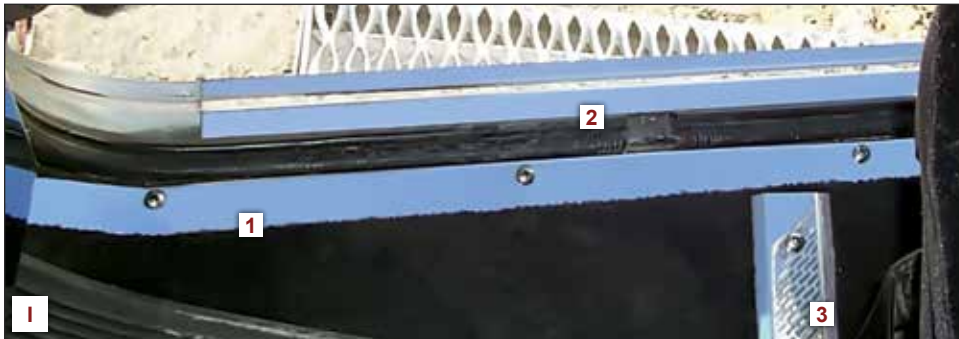

359 UPPER DOOR

- **J.** Upper Door Trims (Pair)
  33943   **N33943**