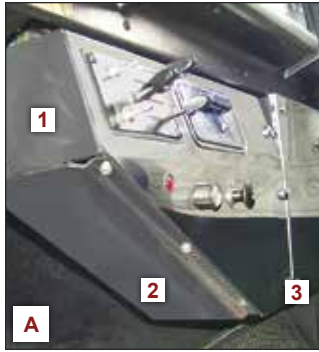

359 HEATER CONTROL TRIMS (Each)

1. **A.** 1 - Side of Heater Control Trim
   33924 N33924
   2 - Under Heater Control Trim
   33923 N33923
   3 - Heater Control Trim With Indicator Light Hole
   33922 N33922
2. **B.** 1 - Heater Control Trim Without Indicator Light Hole
   33921 N33921
   2 - Replacement Heater Door with Louvers
   33906 N33906