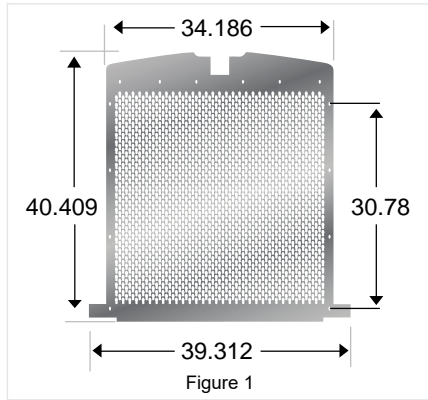

If your truck does not look like the truck in the image please call RoadWorks Customer Service at 1-800-448-8741 to verify fit.

K100 CAB OVER VISOR

1. **A. 1 - Blind Mount 11" Drop Visor (Kit)**
   45090 N45090

K100 CAB OVER GRILLE INSERT

1. **2 - Punch Grille Insert (Each)**
   45290-XX 45290-XX

Replace **XX** in the part number with a style from the punch options table. Verify measurements from figure 1.

PUNCH OPTIONS

View punch styles page 362.

- -20 Keyholes
- -23 Small 1/4" Circles (Shown)
- -24 Large 7/16" Circles
- -28 Hexagons
- -30 Horizontal Rectangles
- -31 Vertical Rectangles
- -32 5/16" In-Line Squares
- -33 5/16" Offset Squares
- -36 Horizontal Ovals
- -37 Vertical Ovals
- -38 Horizontal 3/16" Oblong
- -39 Vertical 3/16" Oblong
- -40 Horizontal 5/16" Oblong
- -41 Vertical 5/16" Oblong
- -46 Stars
- -47 Snake Skin

3 - Please call RoadWorks customer service for different bumper sizes at 1-800-448-8741. (Each)

B. K100 Intake Trim [See punch options above.] (Each)

1. **40719-XX 40719-XX**

K100 Headlight Visor
Fits double rectangular headlights. (Pair)

C. 10825 N10825

K100 Below Door Cab Entry Steps & Step Guards (Kit)

D. 40705 N40705

VENT TRIMS (Each)

E. 1 - Vent Surround Trim
Dimple surround.

1. **40108 N40108**

2 - Vent Cover
Blank cover with sides, 4.75" x 10.25".

1. **40097 N40097**

DOOR HANDLE TRIMS Non-daylite cab and studio sleeper storage door handle trims. (Pair)

Cab And Storage Door Handle Trim

F. 40113 N40113