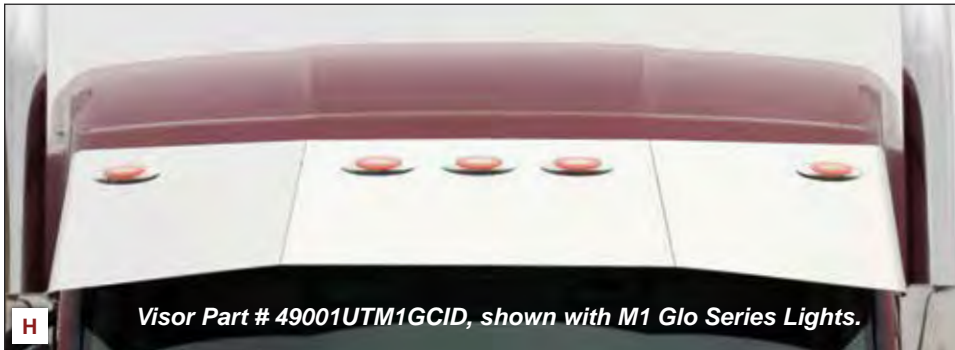

Shown with Part # 49003M3GCID, M3 Glo Series Lights.

Visor Part # 49001UTM1GCID, shown with M1 Glo Series Lights.

I AND J WILL NOT FIT TRUCKS WITHOUT FACTORY VISOR.

G. 15.5" BLIND MOUNT DROP VISORS
For Mid-Roof and Standup sleeper trucks with no factory visor. Does not fit Daycabs. (Kit)