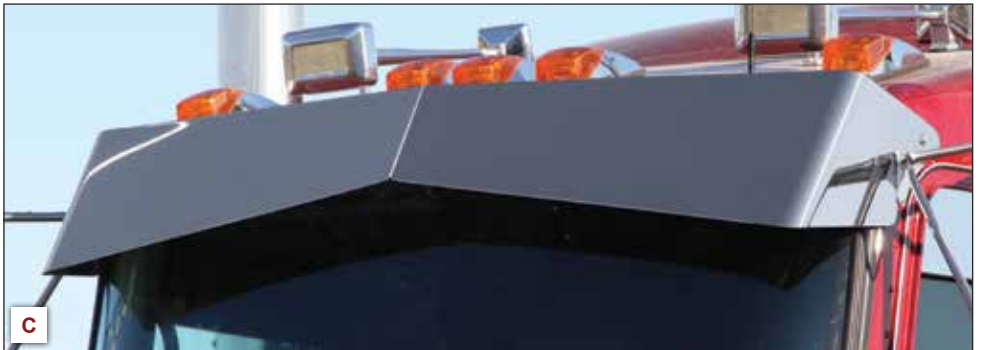

13" BLIND MOUNT DROP VISOR [KIT]

A. Blank (0)	45550	N45550
Louvered (0)	45550L	N45550L
B. 3/4 Button (10)	45550LT0	N45550LT0
Bulls-Eye (10)	45550LT1	N45550LT1

BLIND MOUNT MONSTER DROP BOW-TIE DROP VISOR [KIT]

Monster Drop Bow-Tie	45551	N45551

10" BLIND MOUNT DROP VISOR [KIT]

Blank (0)	45552	N45552
3/4 Button (10)	45552LT0	N45552LT0
Bulls-Eye (10)	45552LT1	N45552LT1

BLIND MOUNT REGULAR DROP BOW-TIE DROP VISOR [KIT]

Regular Drop Bow-Tie Visor	45553	N45553

To ask about an Untie Drop Visor for 2006 & Older trucks please call **RoadWorks** Customer Service at 1-800-448-8741.

BLIND MOUNT VISORS FOR CURVED WINDSHIELD [2007 & NEWER]

Fits models W900B, W900L, T3, T4, T6 and T800 series. 4557 series replaces 2 bracket factory visor. Will not replace fiberglass visors. (Kit)

13" OUTSIDE - 8" INSIDE UN-TIE DROP VISOR [Kit]

C. Blank (0)	45575	N45575
3/4 Button (10)	45575LT0	N45575LT0
D. Bulls-Eye (10)	45575LT1	N45575LT1

13" DROP VISOR [Kit]

E. Blank (0)	45570	N45570
Louvered (0)	45570L	N45570L
3/4 Button (10)	45570LT0	N45570LT0
Bulls-Eye (10)	45570LT1	N45570LT1

MONSTER DROP BOW-TIE VISOR [Kit]

Monster Drop Bow-Tie	45571	N45571

10" DROP VISOR [Kit]

Blank (0)	45572	N45572
3/4 Button (10)	45572LT0	N45572LT0
Bulls-Eye (10)	45572LT1	N45572LT1

REGULAR DROP BOW-TIE VISOR [Kit]

Regular Drop Bow-Tie Visor	45573	N45573