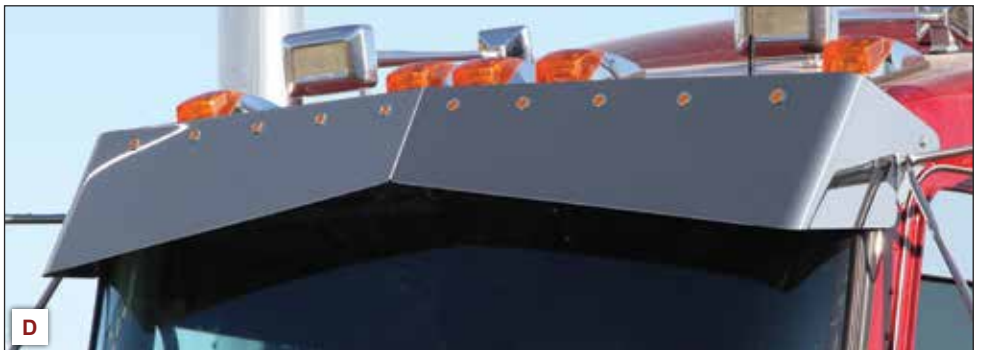

13" BLIND MOUNT DROP VISOR [KIT]

A. Blank (0)	45550	N45550
Louvered (0)	45550L	N45550L
B. 3/4 Button (10)	45550LT0	N45550LT0
Bulls-Eye (10)	45550LT1	N45550LT1

BLIND MOUNT MONSTER DROP BOW-TIE DROP VISOR [KIT]

Monster Drop Bow-Tie	45551	N45551

10" BLIND MOUNT DROP VISOR [KIT]

Blank (0)	45552	N45552
3/4 Button (10)	45552LT0	N45552LT0
Bulls-Eye (10)	45552LT1	N45552LT1

BLIND MOUNT REGULAR DROP BOW-TIE DROP VISOR [KIT]

Regular Drop Bow-Tie Visor	45553	N45553

To ask about an Untie Drop Visor for 2006 & Older trucks please call **RoadWorks** Customer Service at 1-800-448-8741.

BLIND MOUNT VISORS FOR CURVED WINDSHIELD [2007 & NEWER]

Fits models W900B, W900L, T3, T4, T6 and T800 series. 4557 series replaces 2 bracket factory visor. Will not replace fiberglass visors. (Kit)

13" OUTSIDE - 8" INSIDE UN-TIE DROP VISOR [Kit]

C. Blank (0)	45575	N45575
3/4 Button (10)	45575LT0	N45575LT0
D. Bulls-Eye (10)	45575LT1	N45575LT1

13" DROP VISOR [Kit]

E. Blank (0)	45570	N45570
Louvered (0)	45570L	N45570L
3/4 Button (10)	45570LT0	N45570LT0
Bulls-Eye (10)	45570LT1	N45570LT1

MONSTER DROP BOW-TIE VISOR [Kit]

Monster Drop Bow-Tie	45571	N45571

10" DROP VISOR [Kit]

Blank (0)	45572	N45572
3/4 Button (10)	45572LT0	N45572LT0
Bulls-Eye (10)	45572LT1	N45572LT1

REGULAR DROP BOW-TIE VISOR [Kit]

Regular Drop Bow-Tie Visor	45573	N45573