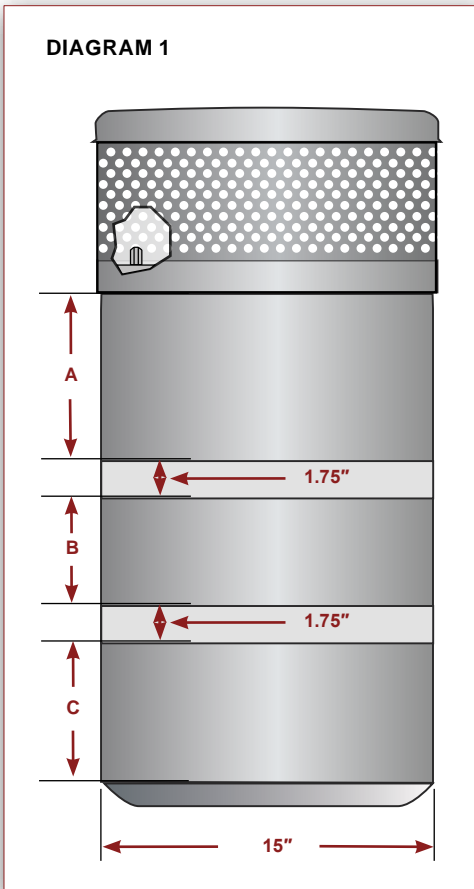

For 15" Premium Preferred Fit (2011 & Newer) call **RoadWorks** Customer Service at 1-800-448-8741.

N *The part numbers beginning with 'N' in the right-sided column designate 304 stainless material. 304 stainless has enhanced corrosion resistance.