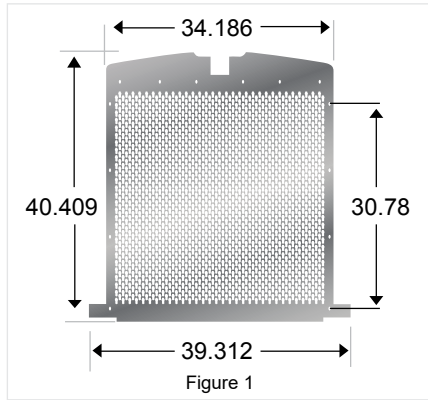

If your truck does not look like the truck in the image please call RoadWorks Customer Service at 1-800-448-8741 to verify fit.

K100 CAB OVER VISOR

1. **A. 1 - Blind Mount 11" Drop Visor (Kit)**
   45090 N45090

K100 CAB OVER GRILLE INSERT

1. **2 - Punch Grille Insert (Each)**
   45290-XX 45290-XX

Replace **XX** in the part number with a style from the punch options table. Verify measurements from figure 1.

PUNCH OPTIONS

View punch styles inside back cover.

- -20 Keyholes
- -23 Small 1/4" Circles (Shown)
- -24 Large 7/16" Circles
- -28 Hexagons
- -30 Horizontal Rectangles
- -31 Vertical Rectangles
- -32 5/16" In-Line Squares
- -33 5/16" Offset Squares
- -36 Horizontal Ovals
- -37 Vertical Ovals
- -38 Horizontal 3/16" Oblong
- -39 Vertical 3/16" Oblong
- -40 Horizontal 5/16" Oblong
- -41 Vertical 5/16" Oblong
- -46 Stars
- -47 Snake Skin

3 - Please call RoadWorks customer service for different bumper sizes at 1-800-448-8741. (Each)

B. K100 Intake Trim [See punch options above.] (Each)

40719-XX 40719-XX

K100 Headlight Visor
Fits double rectangular headlights. (Pair)

C. 10825 N10825

K100 Below Door Cab Entry Steps & Step Guards (Kit)

D. 40705 N40705

VENT TRIMS (Each)

E. 1 - Vent Surround Trim
Dimple surround.

40108 N40108

2 - Vent Cover
Blank cover with sides, 4.75" x 10.25".

40097 N40097

DOOR HANDLE TRIMS Non-daylite cab and studio sleeper storage door handle trims. (Pair)

Cab And Storage Door Handle Trim

F. 40113 N40113