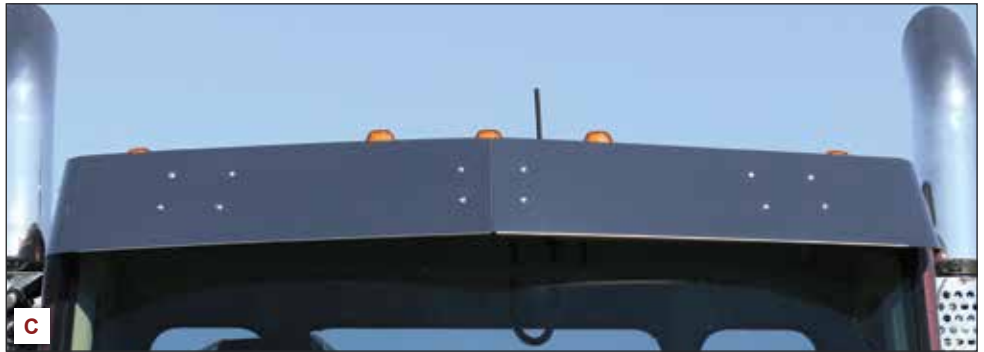

49021 N49021

BLIND MOUNT

11" Replacement Drop Visor

49024 N49024 NEW

11" Outer - 9" Center Untie Drop Visor

49025 N49025 NEW

C AND D WILL NOT FIT TRUCKS WITHOUT FACTORY VISOR.

T680 / T880 40" FLAT TOP SLEEPER TRUCKS WITH FACTORY STAINLESS VISOR (Kit)