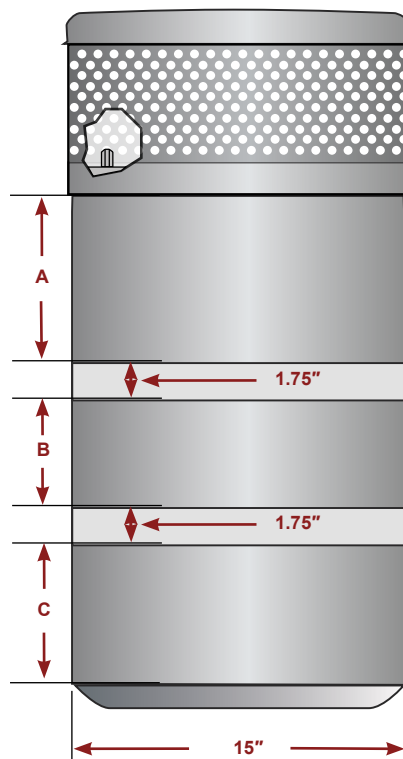

15" DONALDSON PREFERRED FIT (2011+)

Refer To Diagram 1 at left for measurements to identify your breather.

A = 9 3/4", B = 4 11/16", C = 4 1/8"

Blank (0)	42300	N42300
SuperNova (6)	42301	N42301
Crew (6)	42302	N42302
2" Round Flat (14)	42303B	N42303B
2" Round Beehive (14)	42304B	N42304B
Challenger (14)	42305B	N42305B
K. Bulls-Eye (14)	42306B	N42306B
3/4" Button (14)	42306GB	N42306GB
Fusion (14)	42307BC	N42307BC
M1 (6)	42301M1	N42301M1
M3 (14)	42303M3	N42303M3
M5 (14)	42305M5	N42305M5
Mini (14)	42305MN	N42305MN

DIAGRAM 1