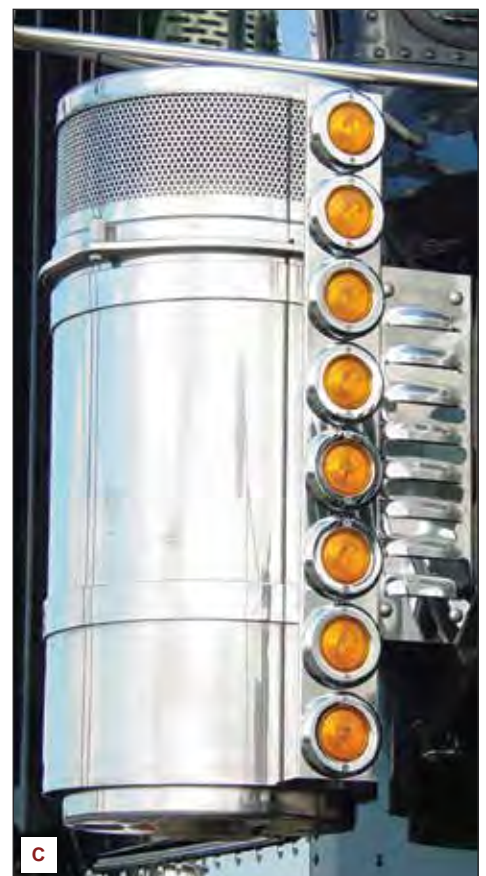

13" DONALDSON (20" Brackets, Louvered)

Blank (0)	21070L	N21070L
Supernova (6)	21071L	N21071L
Crew (6)	21073L	N21073L
2" Round Flat (12)	21074LB	N21074LB
2" Round Beehive (12)	21075LB	N21075LB
Challenger (12)	21079LB	N21079LB
Bulls-Eye (12)	21080LB	N21080LB
3/4" Button (12)	21080LGB	N21080LGB
Fusion (12)	21081LBC	N21081LBC
M1 (6)	21071LM1	N21071LM1
M3 (12)	21074LM3	N21074LM3
M5 (12)	21079LM5	N21079LM5
Mini (12)	21079LMN	N21079LMN

13" DONALDSON (26.375" Brackets)

Blank (0)	21090	N21090
Supernova (8)	21091	N21091
Crew (8)	21093	N21093
B 2" Round Flat (16)	21094B	N21094B
2" Round Beehive (16)	21095B	N21095B
Challenger (16)	21099B	N21099B
Bulls-Eye (16)	21100B	N21100B
3/4" Button (16)	21100GB	N21100GB
Fusion (16)	21101BC	N21101BC
M1 (8)	21091M1	N21091M1
M3 (16)	21094M3	N21094M3
M5 (16)	21099M5	N21099M5
Mini (16)	21099MN	N21099MN

13" DONALDSON (26.375" Brackets, Louvered)

Blank (0)	21090L	N21090L
Supernova (8)	21091L	N21091L
Crew (8)	21093L	N21093L
C 2" Round Flat (16)	21094LB	N21094LB
2" Round Beehive (16)	21095LB	N21095LB
Challenger (16)	21099LB	N21099LB
Bulls-Eye (16)	21100LB	N21100LB
3/4" Button (16)	21100LGB	N21100LGB
Fusion (16)	21101LBC	N21101LBC
M1 (8)	21091LM1	N21091LM1
M3 (16)	21094LM3	N21094LM3
M5 (16)	21099LM5	N21099LM5
Mini (16)	21099LMN	N21099LMN

To keep your equipment looking great use RoadWorks Detail Products, seen on pages 314-317.