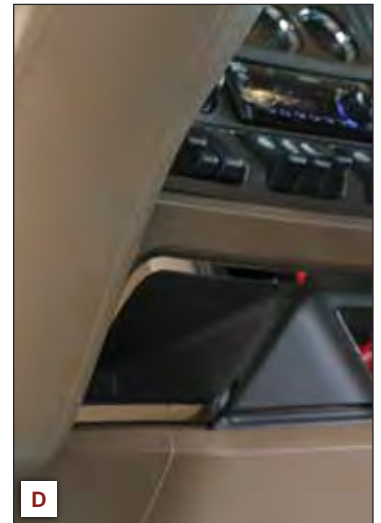

T680 / T880 HEADLINER AREA TRIMS

1. **A.**
2. 1 - Headliner Outer Pocket Trims (Pair)
     43910   N43910

   - 2 - Upper Headliner 2 pc Storage Pocket Trim (Each)
     43922   N43922

   - 3 - Lower Headliner Around CB Trim (Each)
     43925   N43925

T680 / T880 MAIN DASH / GAUGE CLUSTER TRIMS (Each)

1. **B.**
2. 1 - Six Gauge Cluster Above Radio Trim
     43907   N43907

   - 2 - Main Gauge Cluster Trim
     43912   N43912

   - 3 - Center Vent and Switch Trim
     43913   N43913

   - 4 - Navigation Delete Filler Cover
     43919   N43919

   - 5 - Driver Side End Dash Vent Trim
     43926   N43926

T680 / T880 DRIVER SIDE END DASH / LEFT AND RIGHT OF STEERING COLUMN TRIMS (Each)

1. **C.**
2. 1 - Driver Side End Dash Trim
     43914   N43914

   - Passenger Side End Dash Trim
     43915   N43915

   - 2 - Under Ignition Dash Trim
     43916   N43916

   - Right of Steering Wheel Pocket Trim
     43917   N43917

T680 / T880 TOP OF CONSOLE TRIMS (Each)

1. **E.**
2. 1 - Air Valve / 12 Volt Plug Trim
     43905   N43905

   - 2 - Top of Console / Cupholder Trim
     43906   N43906

   - Parking Brake / 12 Volt Plug Trim
     43928   N43928

   - Top Console Cupholder Trim Automatic Transmission
     43929   N43929

   - Air Valve / Lighter Trim
     43932   N43932

   - Parking Brake / Lighter Trim
     43933   N43933

T680 / T880 IGNITION AREA TRIMS (Each)

1. **F.**
2. 1 - Above Ignition Load Light Switch Trim
     43909   N43909

   - 2 - Ignition Trim
     43920   N43920

   - Above Ignition Trim
     43930   N43930