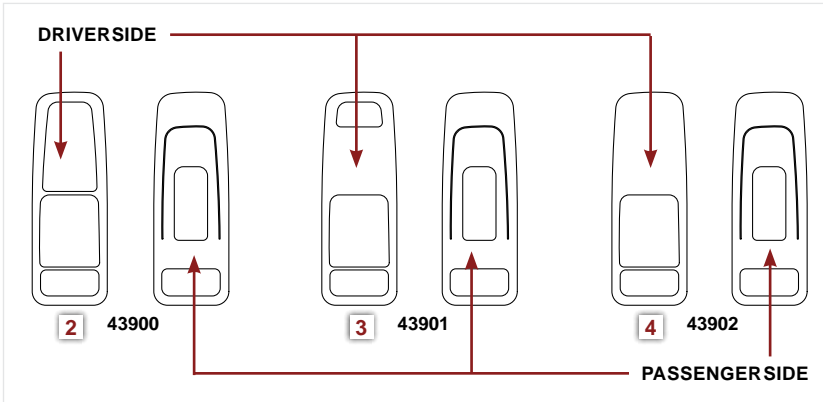

T680 / T880 SLEEPER CONTROL PANEL TRIM (Each)

1. Sleeper Control Panel Trim
   L. 43924 N43924

G