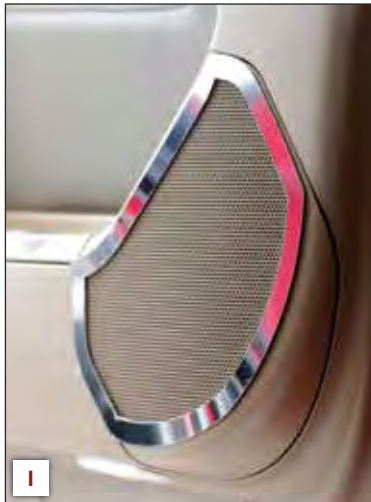

T680 / T880 SLEEPER CONTROL PANEL TRIM (Each)

- Sleeper Control Panel Trim
L. 43924 N43924

G

H

I

J

K

L

N *The part numbers beginning with 'N' in the right-sided column designate 304 stainless material. 304 stainless has enhanced corrosion resistance.