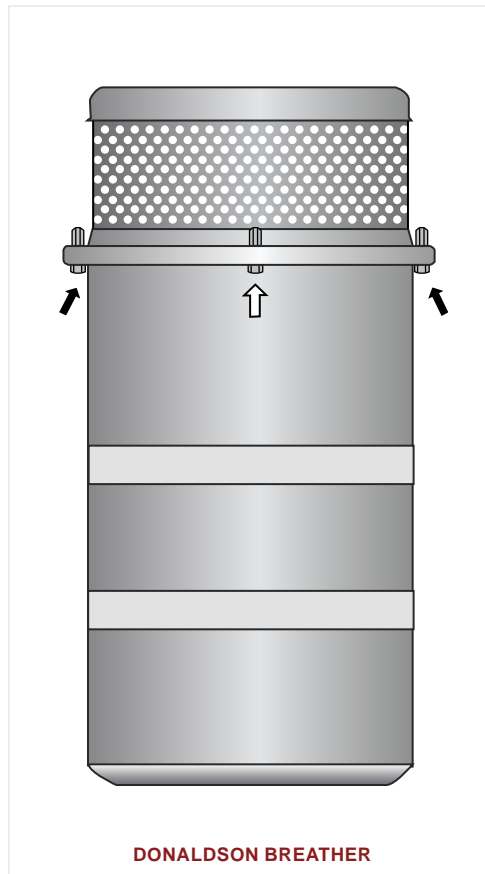

See page 382 for information on ordering Millennium Glo Series lights on any RoadWorks lighted part.