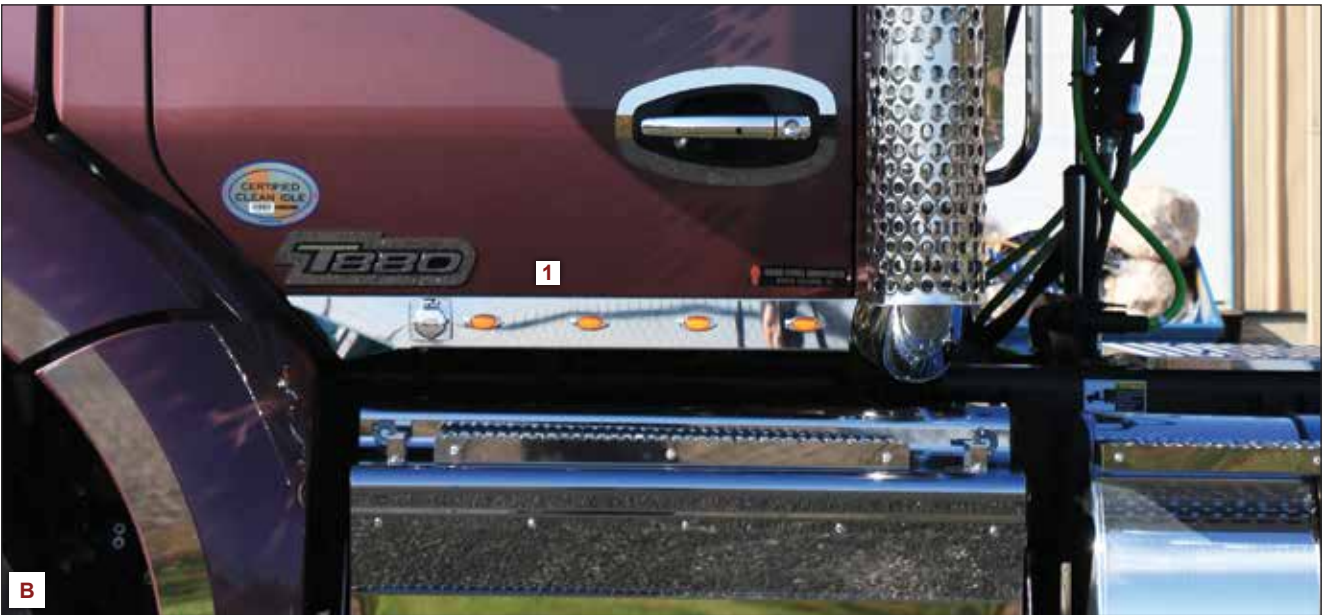

Cab Panel Part # 48121M1G with M1 Glo Series Lights. Sleeper Panel Part # 48241M1G with M1 Glo Series Lights.

**For T880S Set Forward Axle Trucks call
RoadWorks Customer Service at 1-800-448-8741.**

T680 / T880 SET BACK AXLE - 3" FACE SLEEPER TRUCK CAB PANELS
With Driver Side Heater Plug Hole (Pair)