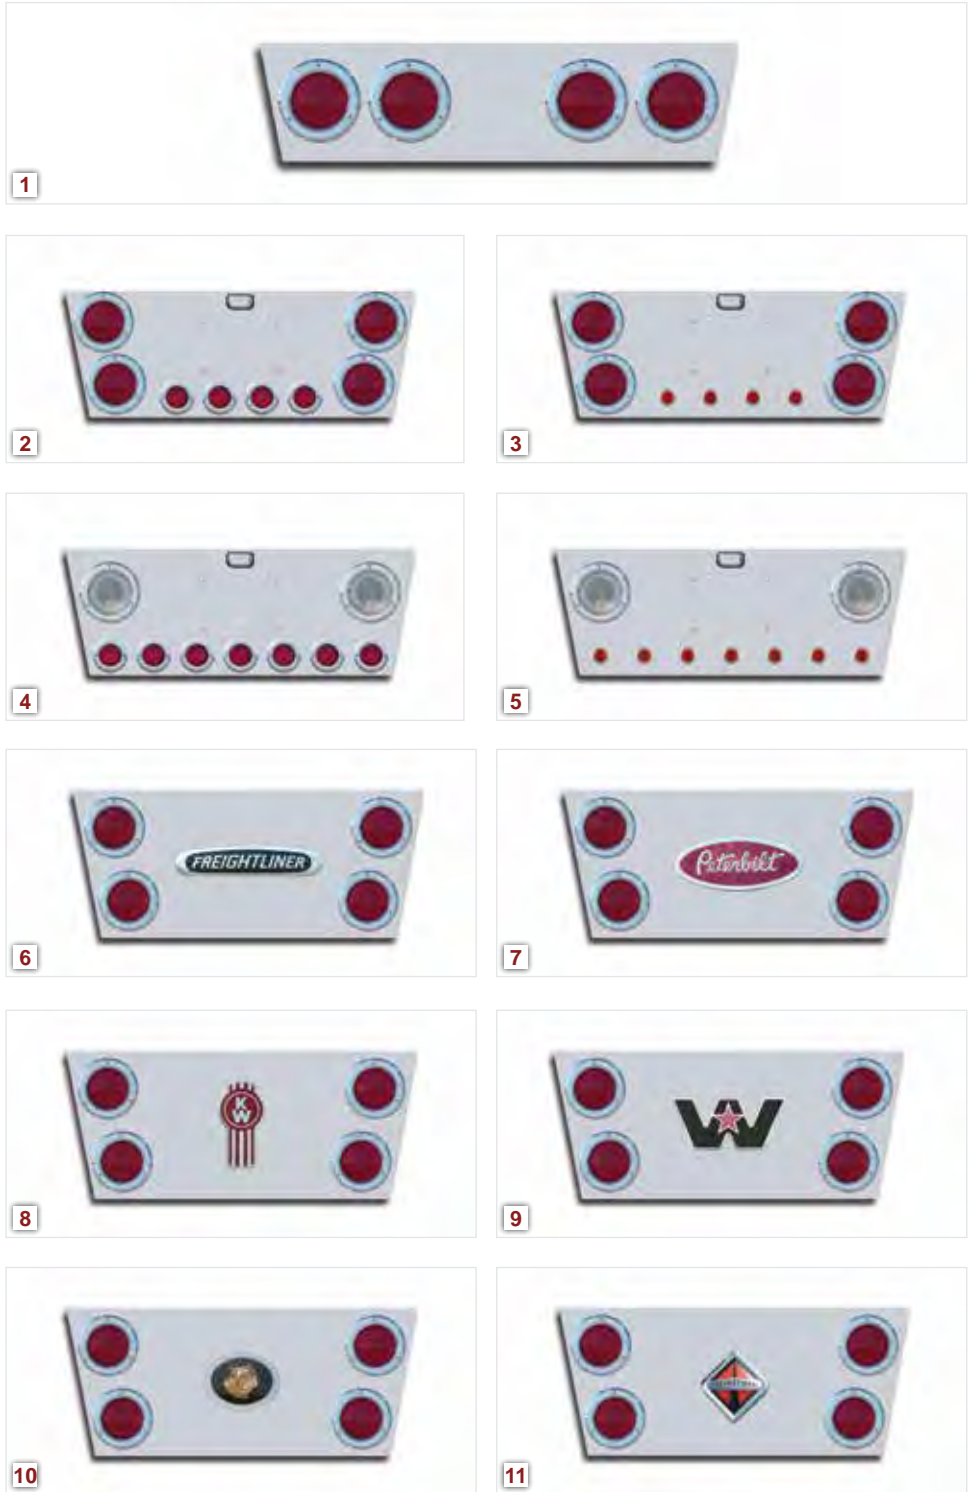

3 - (4) (4) 4" Round Lights,, License Plate Light and Holes, (4) Bulls-Eye Lights and Bezels
11857B N11857B

(4) (4) 4" Round Lights,, License Plate Light and Holes, (4) 3/4" Button Lights and Bezels
11857GB N11857GB

4 - (2) 4" Round Back Up Lights,, License Plate Light and Holes, (7) 2" Round Lights and Bezels
11711B N11711B

5 - (2) 4" Round Back Up Lights,, License Plate Light and Holes, (7) Bulls-Eye Lights and Bezels
11858B N11858B

(2) 4" Round Back Up Lights,, License Plate Light and Holes, (7) 3/4" Button Lights and Bezels
11858GB N11858GB

14" ANGLED REAR CENTER PANEL

Add a "-02" to your part number to order with a stainless steel back. Logo not included. Logos are only available from an authorized dealer. (Each)

6 - (4) 4" Round Lights, Bezels and Freightliner Logo Holes
11720B N11720B

7 - (4) 4" Round Lights, Bezels and Peterbilt Logo Holes
11722B N11722B

8 - (4) 4" Round Lights, Bezels and Kenworth Logo Holes
11724B N11724B

9 - (4) 4" Round Lights, Bezels and Western Star Logo Holes
11726B N11726B

10 - (4) 4" Round Lights, Bezels and Mack Logo Holes
11728B N11728B

11 - (4) 4" Round Lights, Bezels and International Logo Holes
11730B N11730B

STOP/TURN/TAIL WITH INTEGRATED BACKUP LIGHTS AVAILABLE FOR OVAL AND 4" ROUND LIGHTS

To order Stop/Turn/Tail with Integrated Backup lights, use -I on the end of the part number for the original part. Example: Use **11720B-I** to order for **11720B** above.